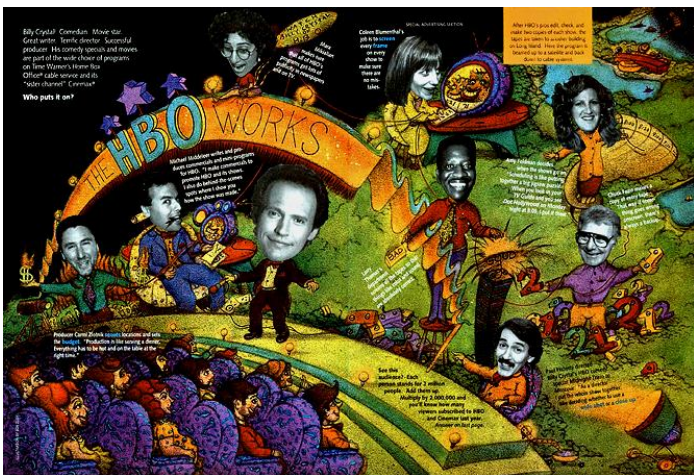

Bob Zuba

Illustration
United States

View the full portfolio at <http://www.thecreativefinder.com/z_u_b_a>

Please kindly get in touch for portfolio works.

15b Lloyd Road Singapore 239098 (co. reg. 201004398N)
helpdesk 656.227.2902, fax 656.227.0213