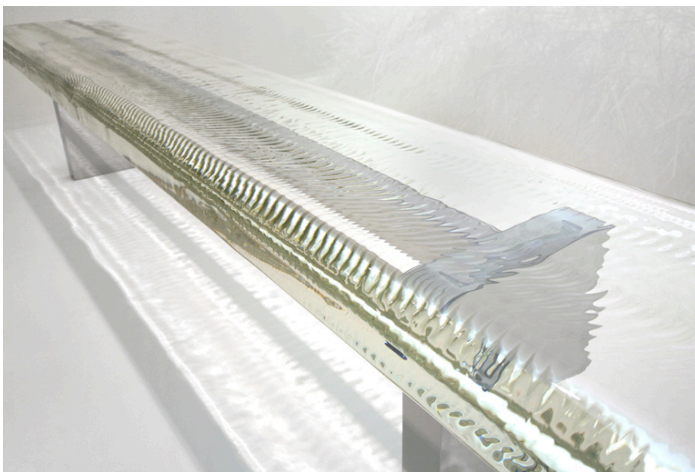

Tokuji Yoshioka

Fine Arts
Japan

View the full portfolio at <http://www.thecreativefinder.com/yoshioka>

15b Lloyd Road Singapore 239098 (co. reg. 201004398N)
helpdesk 656.227.2902, fax 656.227.0213