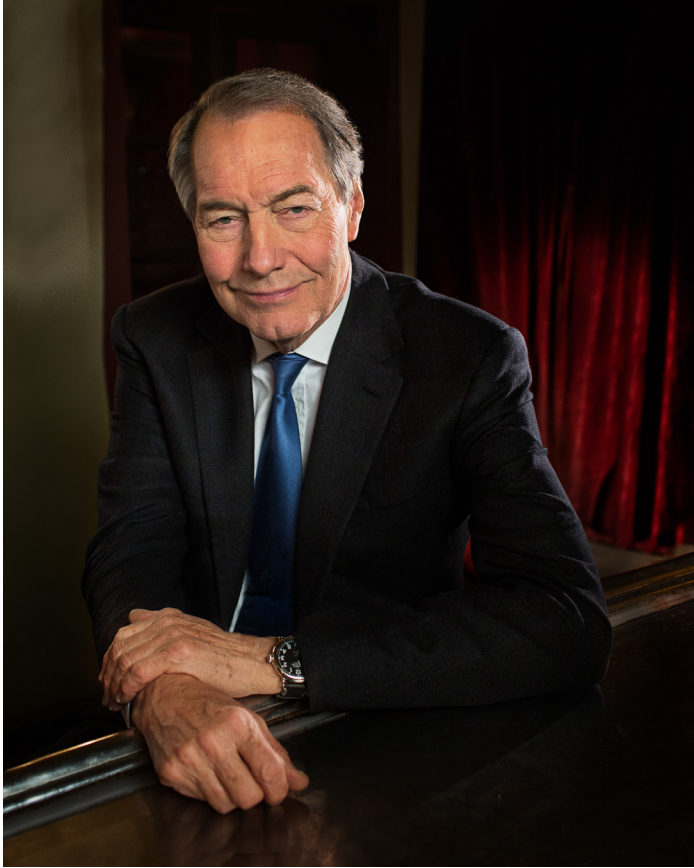

Bill Wadman

Photography
United States

View the full portfolio at <http://www.thecreativefinder.com/williamwadman>

15b Lloyd Road Singapore 239098 (co. reg. 201004398N)
helpdesk 656.227.2902, fax 656.227.0213