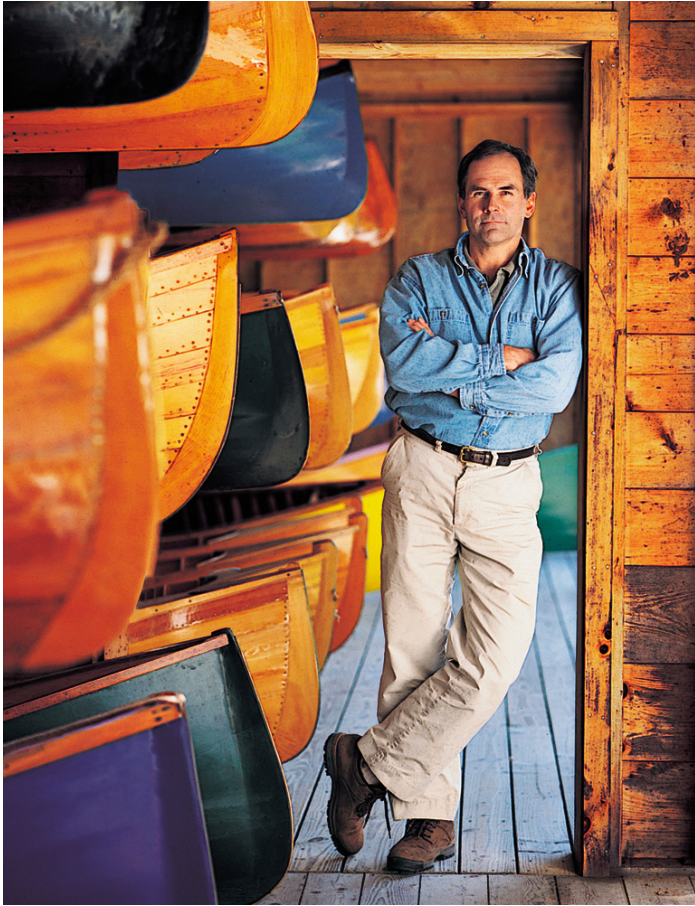

Ed Wheeler

Photography
Philadelphia, PA
United States

View the full portfolio at <http://www.thecreativefinder.com/wheeler19087>

15b Lloyd Road Singapore 239098 (co. reg. 201004398N)
helpdesk 656.227.2902, fax 656.227.0213