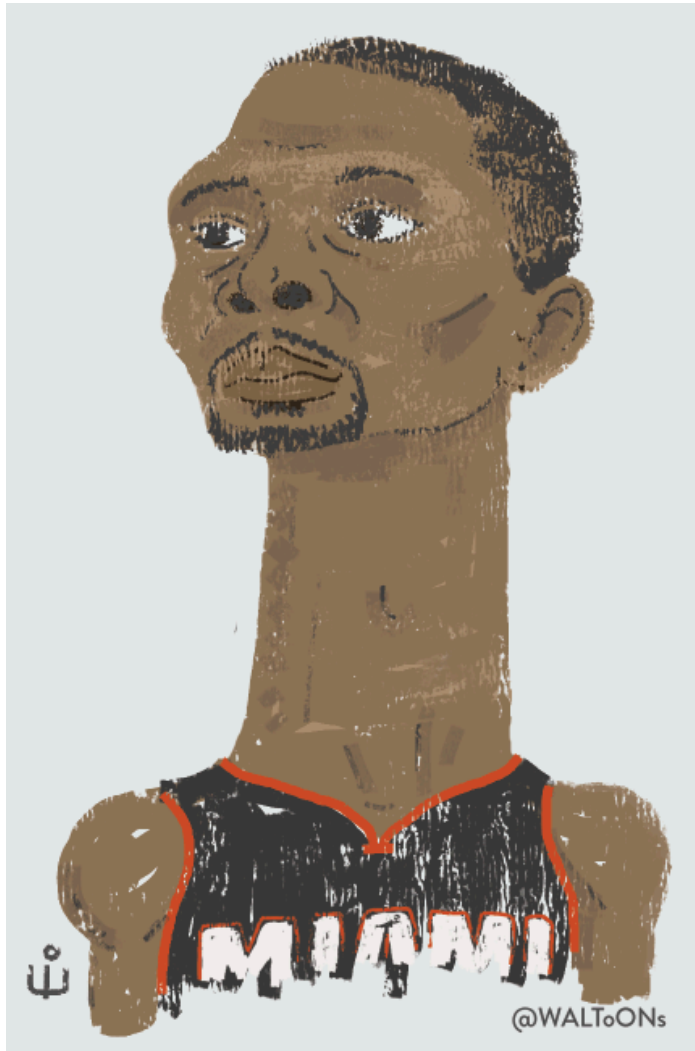

Jason Walton

Illustration
United States

View the full portfolio at <http://www.thecreativefinder.com/walton>