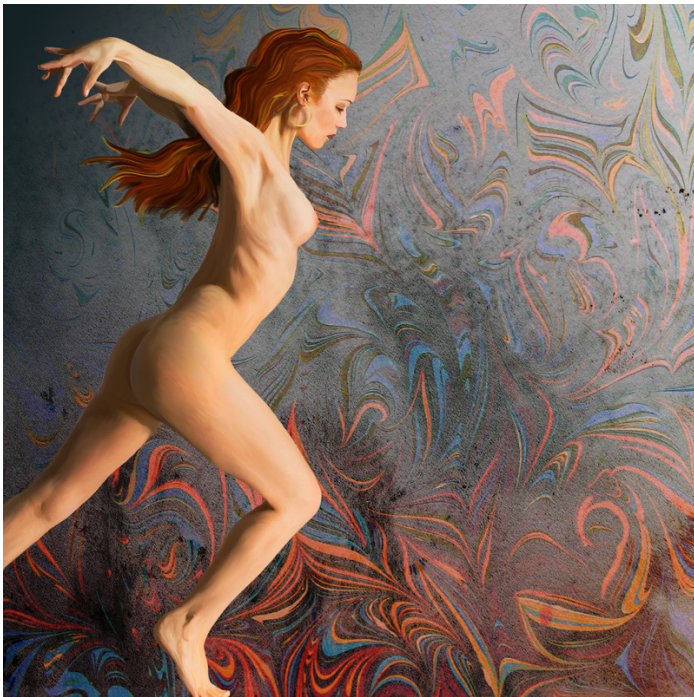

Van Renselar

Fine Arts
2 Stour Close
United Kingdom

View the full portfolio at <http://www.thecreativefinder.com/vanrenselar>

15b Lloyd Road Singapore 239098 (co. reg. 201004398N)
helpdesk 656.227.2902, fax 656.227.0213