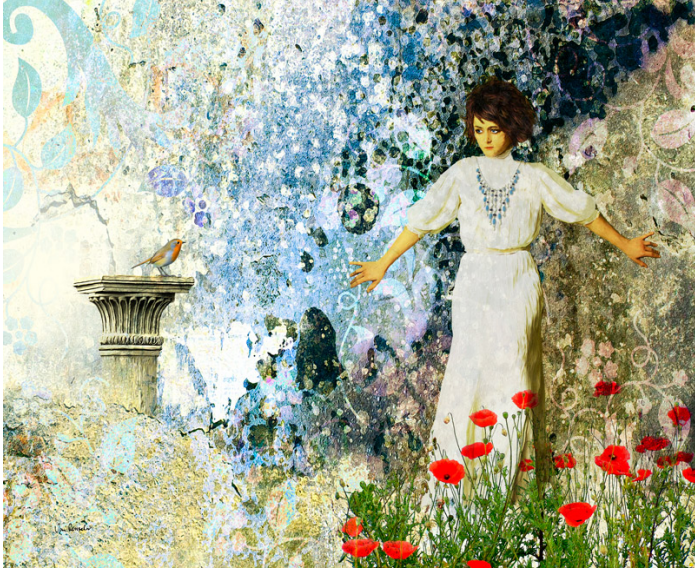

Van Renselar

Fine Arts
2 Stour Close
United Kingdom

View the full portfolio at <http://www.thecreativefinder.com/vanrenselar>

15b Lloyd Road Singapore 239098 (co. reg. 201004398N)
helpdesk 656.227.2902, fax 656.227.0213