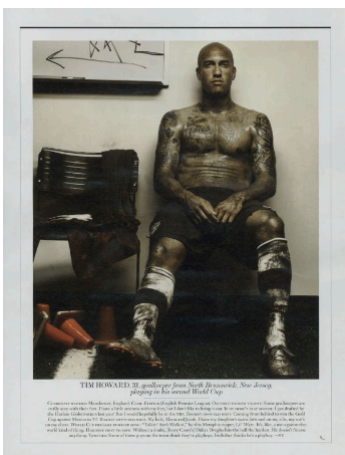

Vanessa Chow

Fashion Styling

Creative Exchange Agency / New York

416 West 13th Street, Suite 316

New York, NY 10014

United States

View the full portfolio at <http://www.thecreativefinder.com/vanessa_chow>