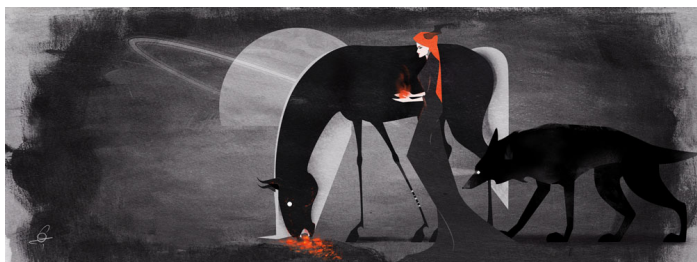

Cristina Stefan

Illustration

Romania

View the full portfolio at <http://www.thecreativefinder.com/urbanlockwork>