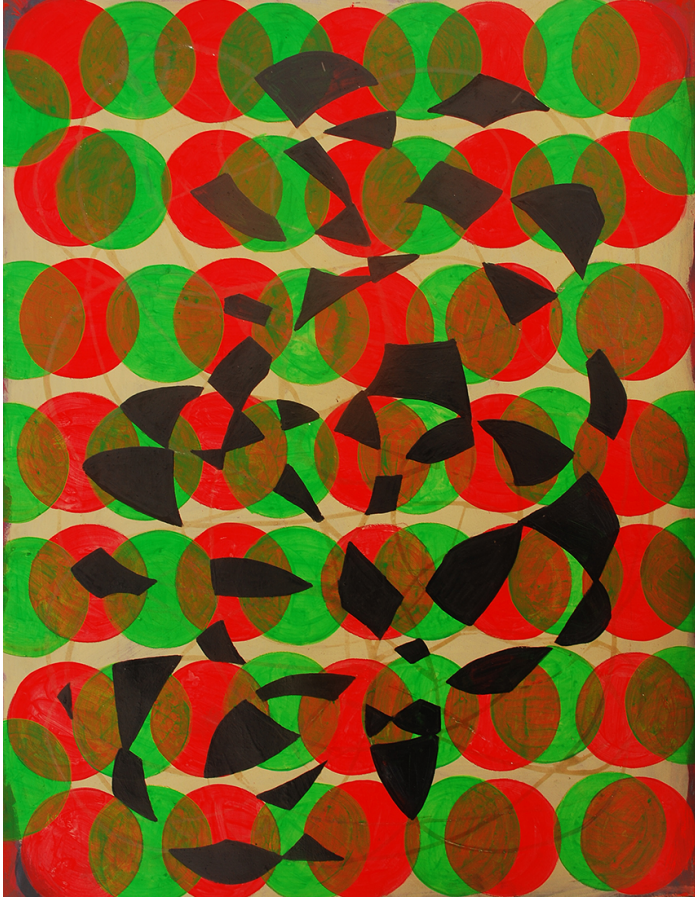

Marie Kazalia

Painting
United States

View the full portfolio at <http://www.thecreativefinder.com/transmediartist>

15b Lloyd Road Singapore 239098 (co. reg. 201004398N)
helpdesk 656.227.2902, fax 656.227.0213