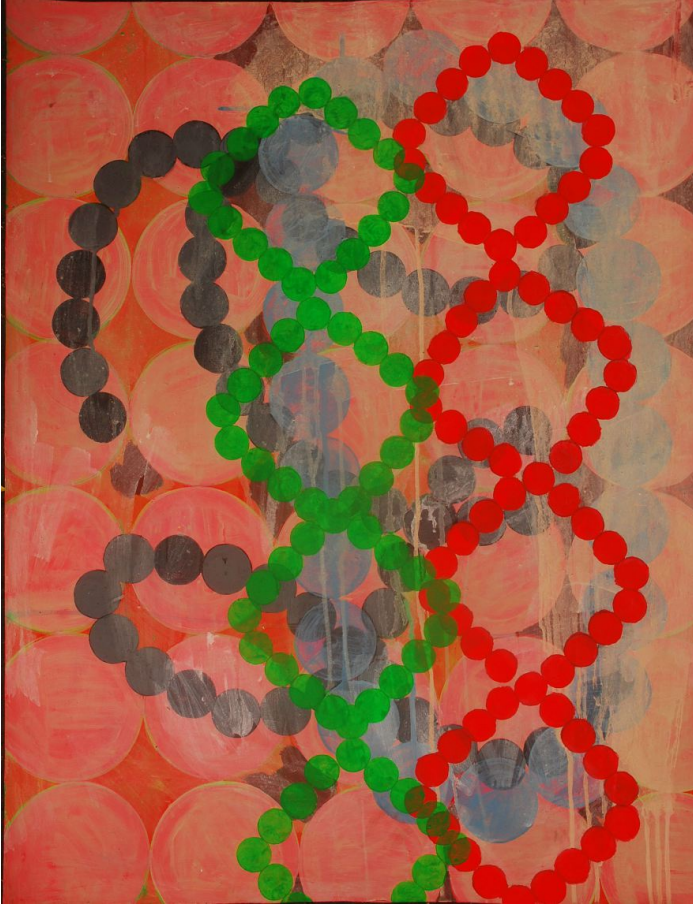

Marie Kazalia

Painting
United States

View the full portfolio at <http://www.thecreativefinder.com/transmediartist>

15b Lloyd Road Singapore 239098 (co. reg. 201004398N)
helpdesk 656.227.2902, fax 656.227.0213