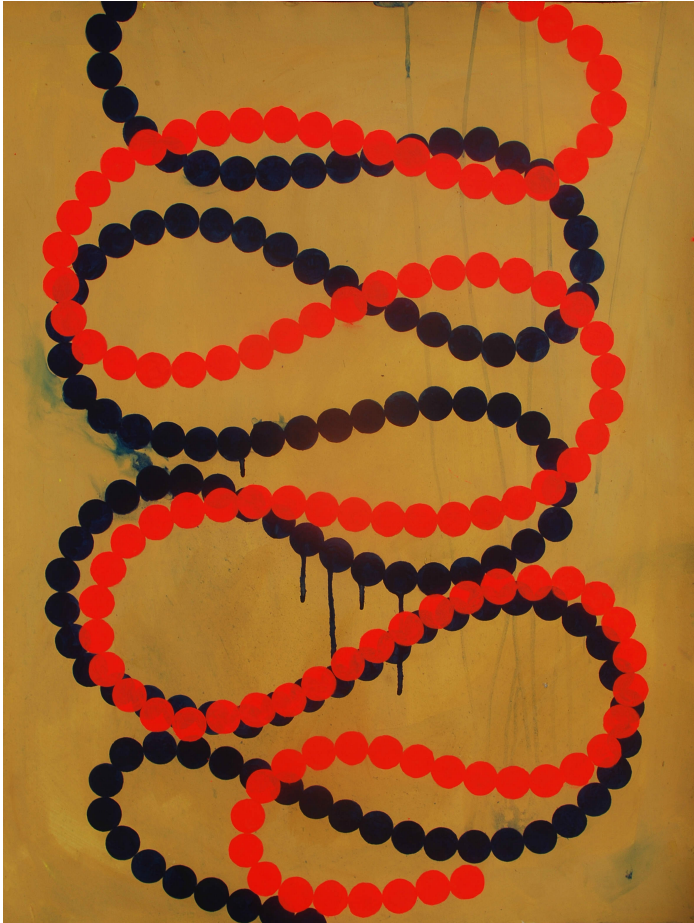

Marie Kazalia

Painting
United States

View the full portfolio at <http://www.thecreativefinder.com/transmediartist>

15b Lloyd Road Singapore 239098 (co. reg. 201004398N)
helpdesk 656.227.2902, fax 656.227.0213