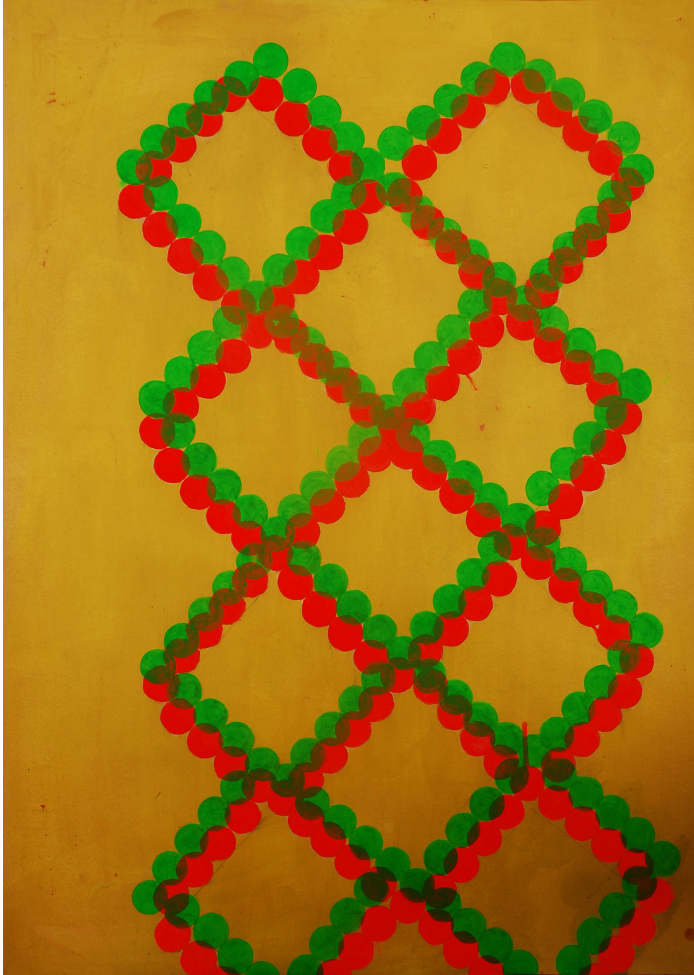

Marie Kazalia

Painting
United States

View the full portfolio at <http://www.thecreativefinder.com/transmediartist>

15b Lloyd Road Singapore 239098 (co. reg. 201004398N)
helpdesk 656.227.2902, fax 656.227.0213