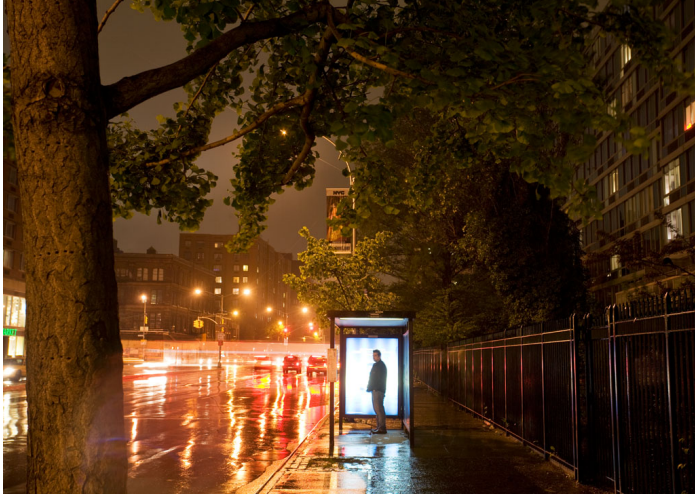

Tony Gale

Photography
145 W 28th st
12th floor
United States

View the full portfolio at <http://www.thecreativefinder.com/tonygale>

15b Lloyd Road Singapore 239098 (co. reg. 201004398N)
helpdesk 656.227.2902, fax 656.227.0213