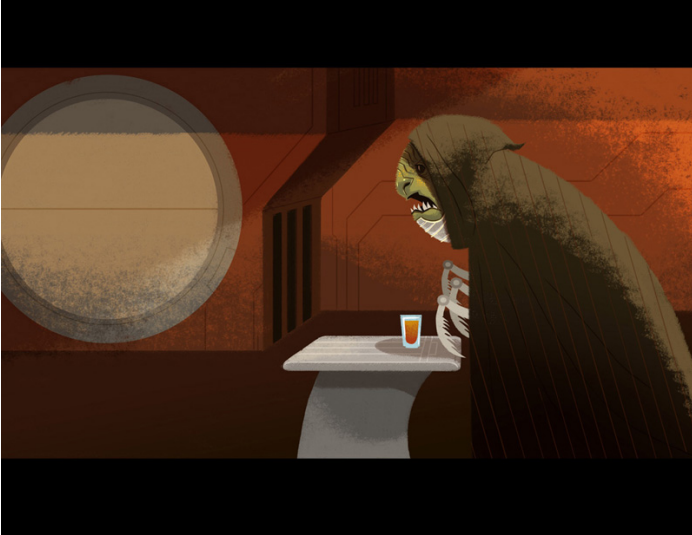

Brett Jubinville

Fine Arts

51 Wolseley Street, Suite 311

Suite 311

Toronto, Ontario

Canada

View the full portfolio at <http://www.thecreativefinder.com/tinmancreativestudios>

Please kindly get in touch for portfolio works.

15b Lloyd Road Singapore 239098 (co. reg. 201004398N)
helpdesk 656.227.2902, fax 656.227.0213