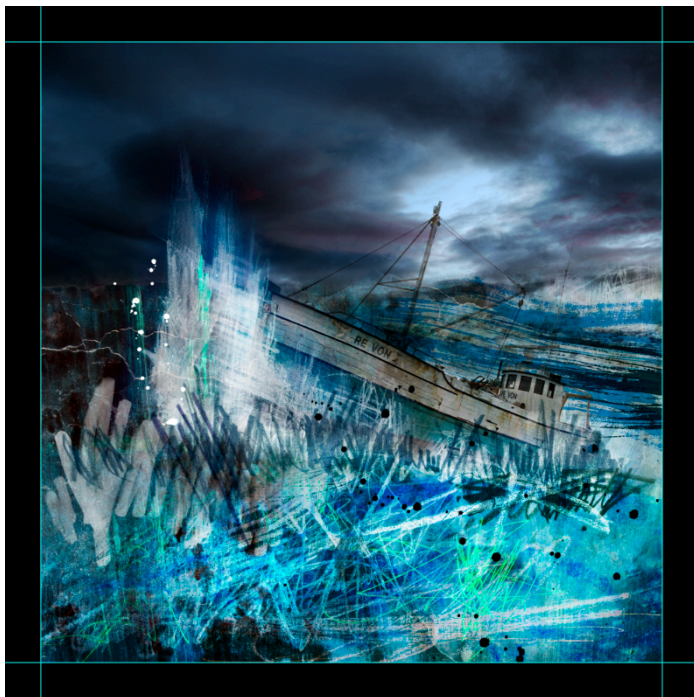

Thordis Claessen

Illustration
Asvallagata 46
101 Reykjavik
Iceland
Iceland

View the full portfolio at <http://www.thecreativefinder.com/thordis>

15b Lloyd Road Singapore 239098 (co. reg. 201004398N)
helpdesk 656.227.2902, fax 656.227.0213