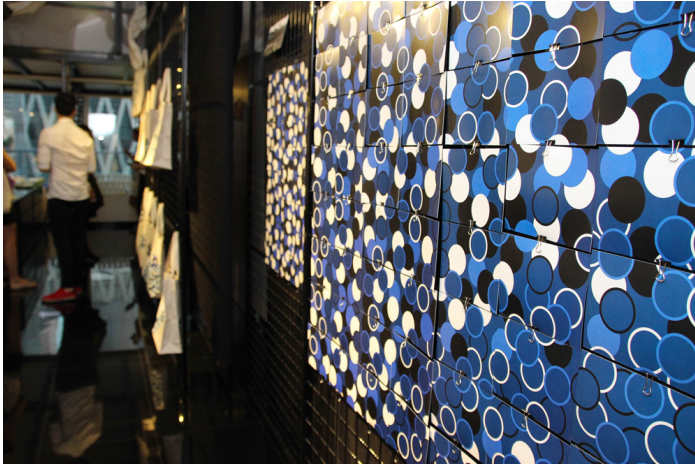

the folly store

Graphic Design
Singapore

View the full portfolio at <http://www.thecreativefinder.com/thefollystore>

15b Lloyd Road Singapore 239098 (co. reg. 201004398N)
helpdesk 656.227.2902, fax 656.227.0213