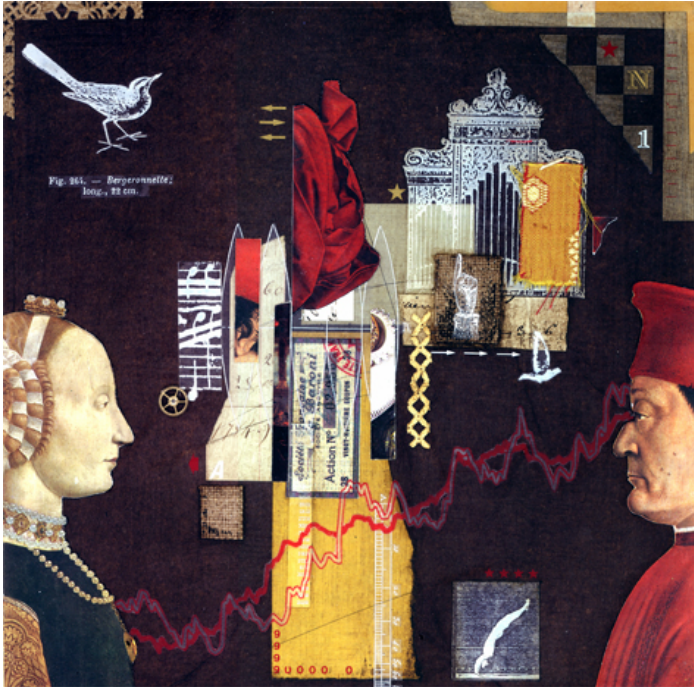

isabelle LUTTER

Illustration
France

View the full portfolio at <http://www.thecreativefinder.com/terrelune>

15b Lloyd Road Singapore 239098 (co. reg. 201004398N)
helpdesk 656.227.2902, fax 656.227.0213