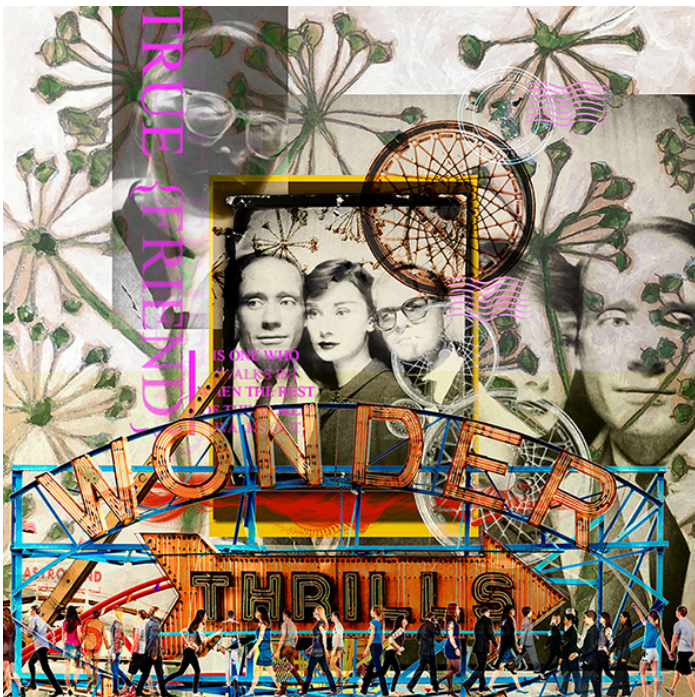

isabelle LUTTER

Illustration
France

View the full portfolio at <http://www.thecreativefinder.com/terrelune>

15b Lloyd Road Singapore 239098 (co. reg. 201004398N)
helpdesk 656.227.2902, fax 656.227.0213