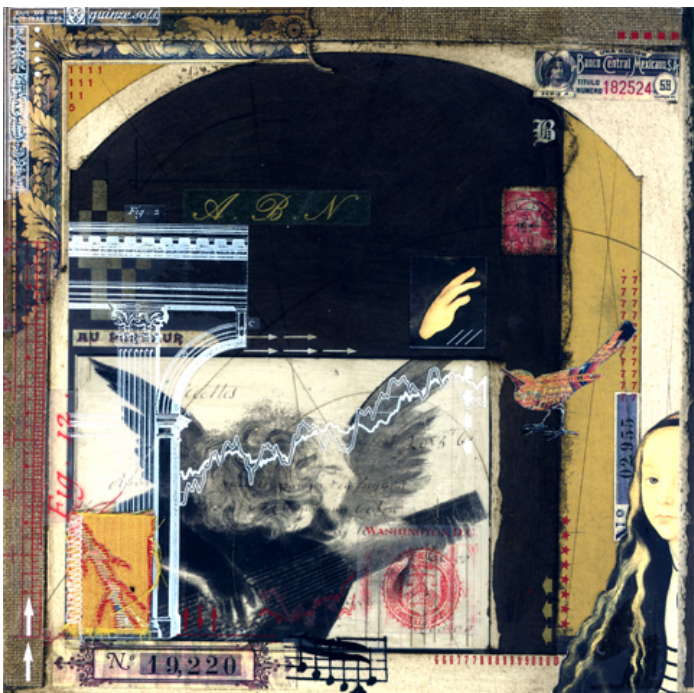

isabelle LUTTER

Illustration
France

View the full portfolio at <http://www.thecreativefinder.com/terrelune>

15b Lloyd Road Singapore 239098 (co. reg. 201004398N)
helpdesk 656.227.2902, fax 656.227.0213