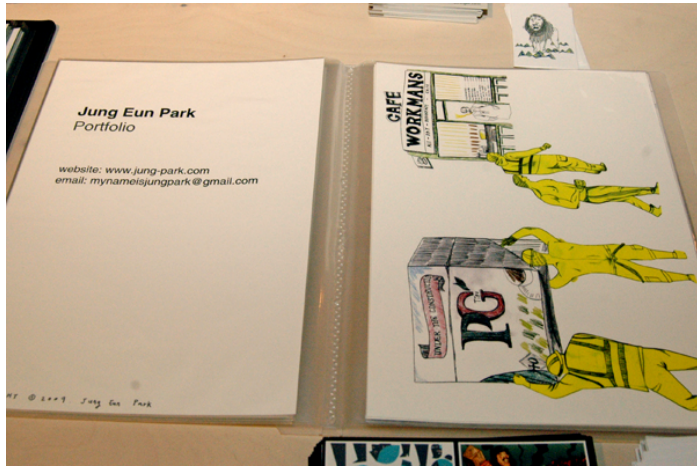

# TAXI Portfolio Showcase - Illustrative 2009

Fine Arts  
Germany

View the full portfolio at <http://www.thecreativefinder.com/taxi-illustrative09>

15b Lloyd Road Singapore 239098 (co. reg. 201004398N)  
helpdesk 656.227.2902, fax 656.227.0213