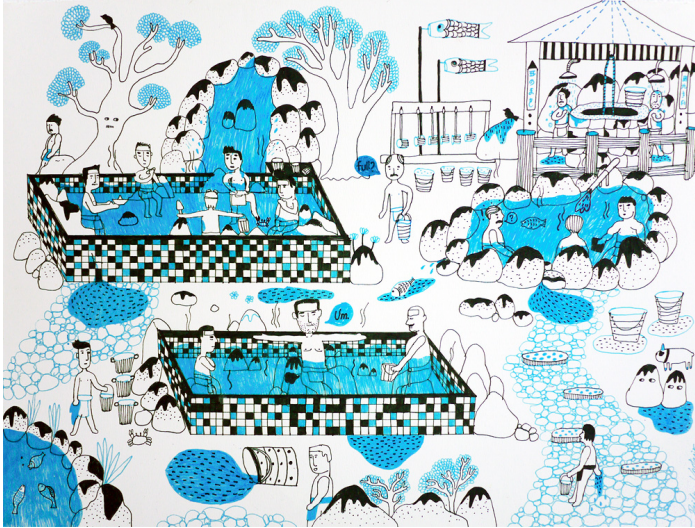

Pailin Thawornwijt

Illustration

View the full portfolio at <http://www.thecreativefinder.com/tarntarn>