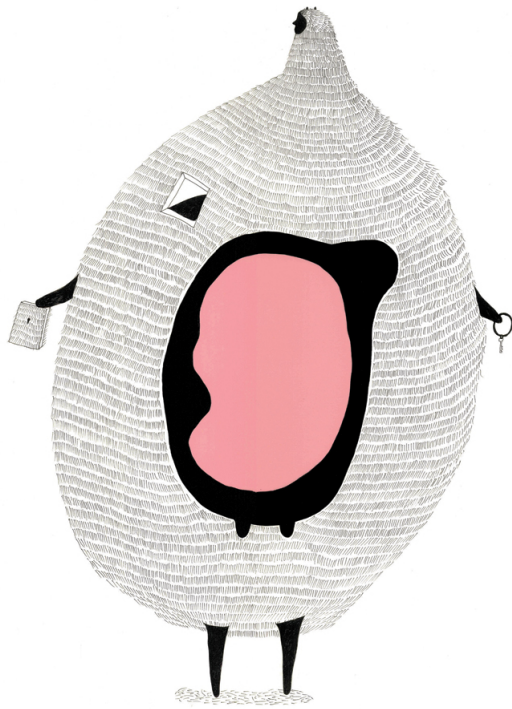

Pailin Thawornwijit

Illustration

View the full portfolio at <http://www.thecreativefinder.com/tarntarn>

15b Lloyd Road Singapore 239098 (co. reg. 201004398N)
helpdesk 656.227.2902, fax 656.227.0213