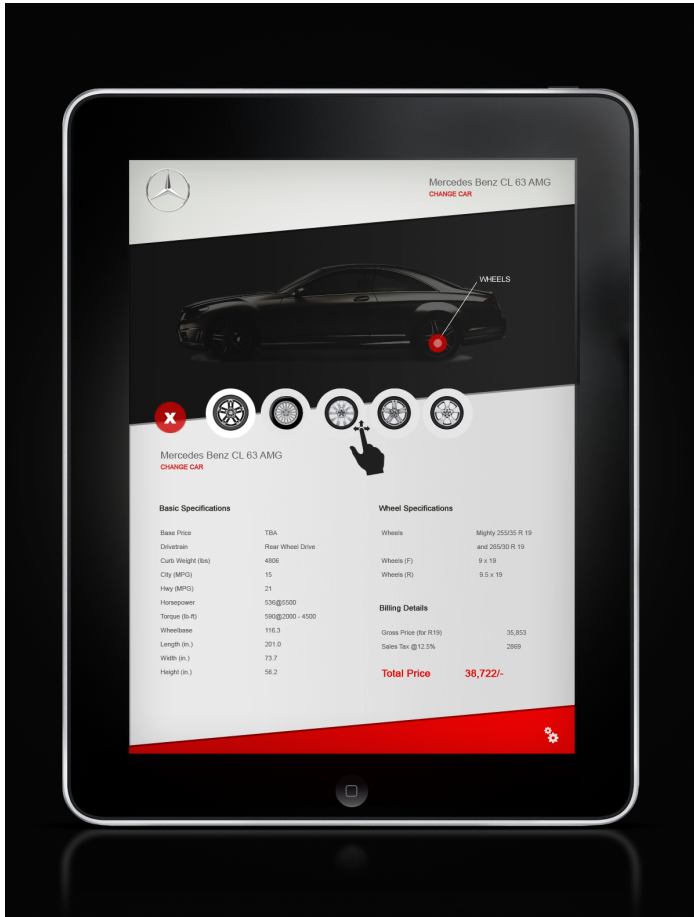

Gagan Sahni

Art Direction
India

View the full portfolio at <http://www.thecreativefinder.com/surhab>

15b Lloyd Road Singapore 239098 (co. reg. 201004398N)
helpdesk 656.227.2902, fax 656.227.0213