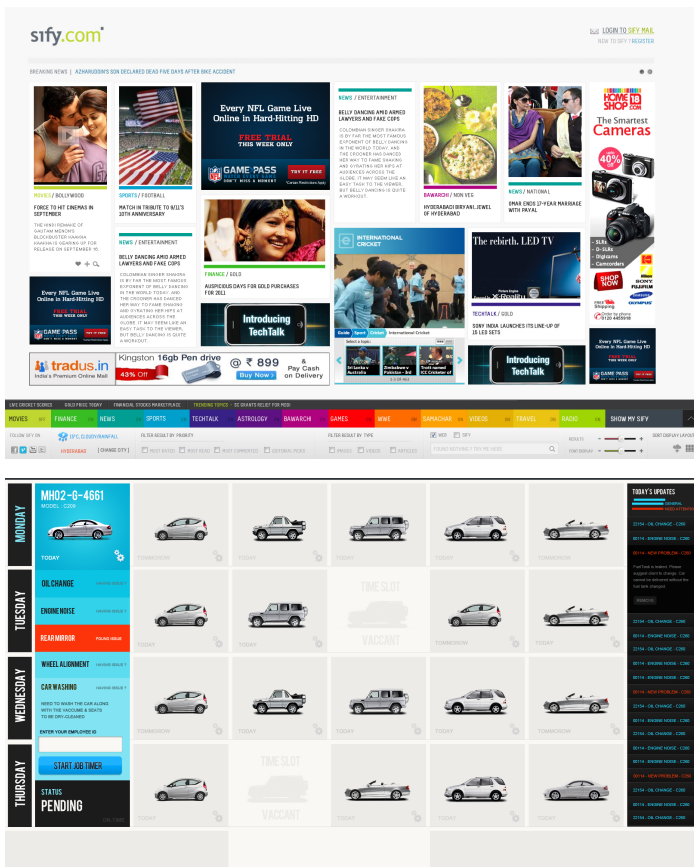

Gagan Sahni

Art Direction
India

View the full portfolio at <http://www.thecreativefinder.com/surhab>

15b Lloyd Road Singapore 239098 (co. reg. 201004398N)
helpdesk 656.227.2902, fax 656.227.0213