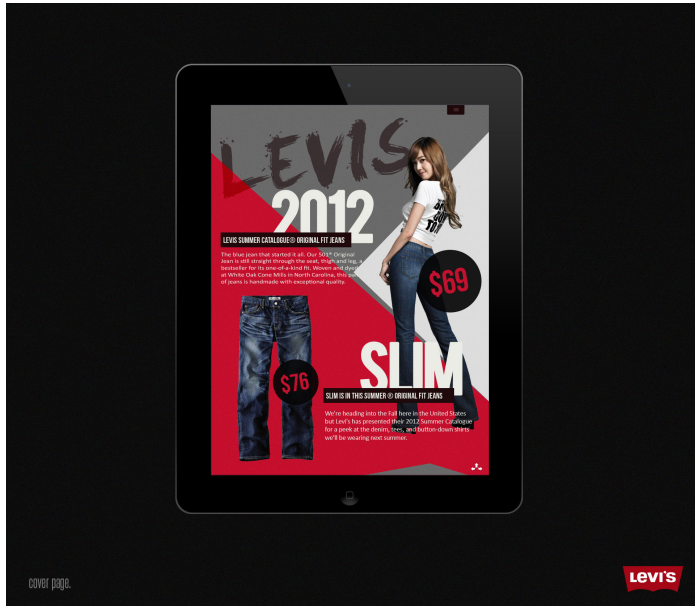

Gagan Sahni

Art Direction
India

View the full portfolio at <http://www.thecreativefinder.com/surhab>

15b Lloyd Road Singapore 239098 (co. reg. 201004398N)
helpdesk 656.227.2902, fax 656.227.0213