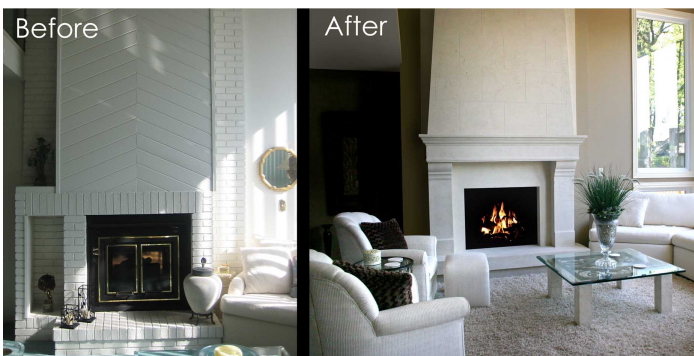

Ian Russell

Interior Design
519 mersea rd 7
leamington
Ontario
Canada

View the full portfolio at <http://www.thecreativefinder.com/stonetoyou>

15b Lloyd Road Singapore 239098 (co. reg. 201004398N)
helpdesk 656.227.2902, fax 656.227.0213