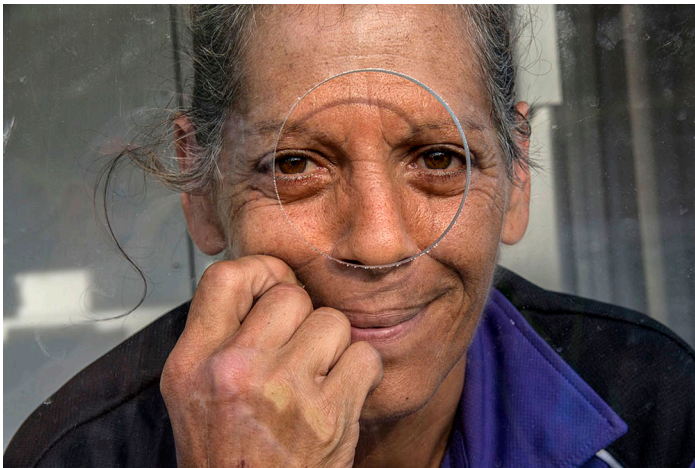

Steve Edson

Photography
102 Florence Ave
United States

View the full portfolio at <http://www.thecreativefinder.com/stevenedson>