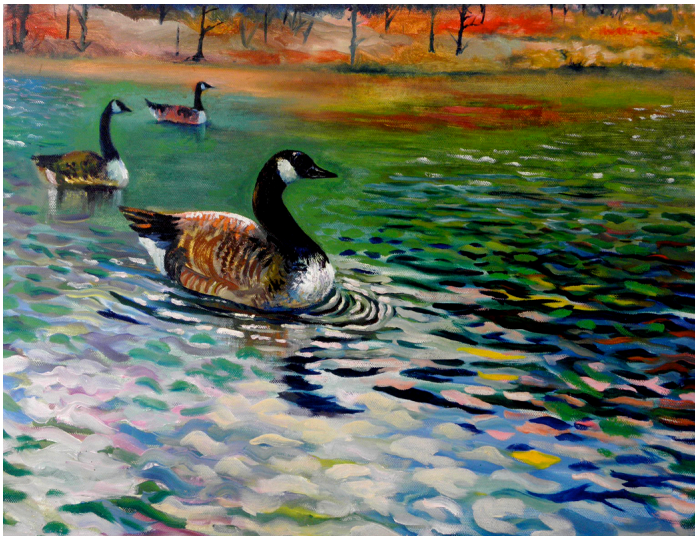

Steve linebaugh

Artist Representation

9222 grant drive

United States

View the full portfolio at <http://www.thecreativefinder.com/steven_linebaugh>