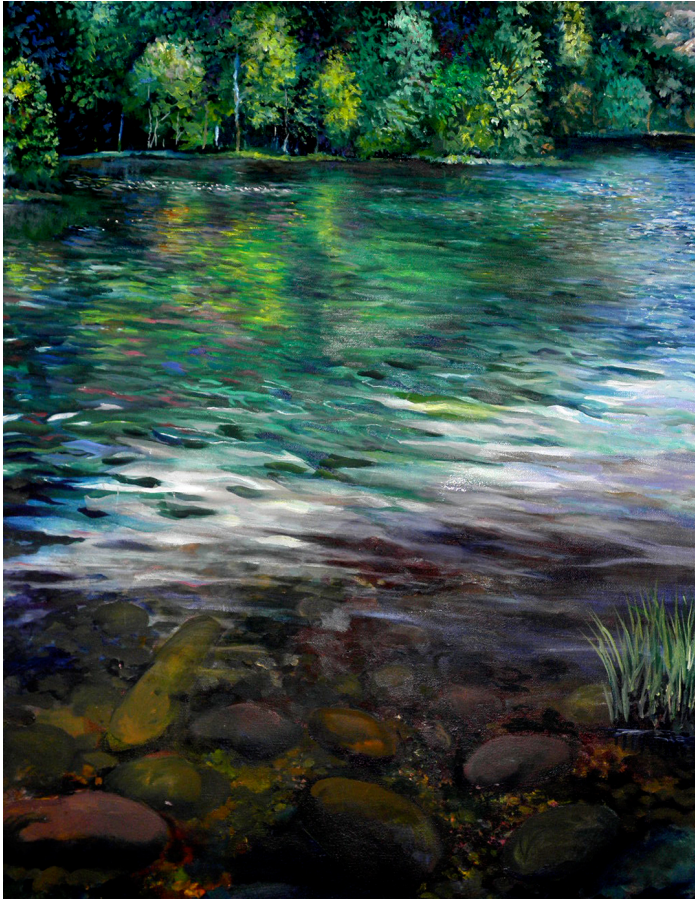

Steve linebaugh

Artist Representation

9222 grant drive

United States

View the full portfolio at <http://www.thecreativefinder.com/steven_linebaugh>

15b Lloyd Road Singapore 239098 (co. reg. 201004398N)
helpdesk 656.227.2902, fax 656.227.0213