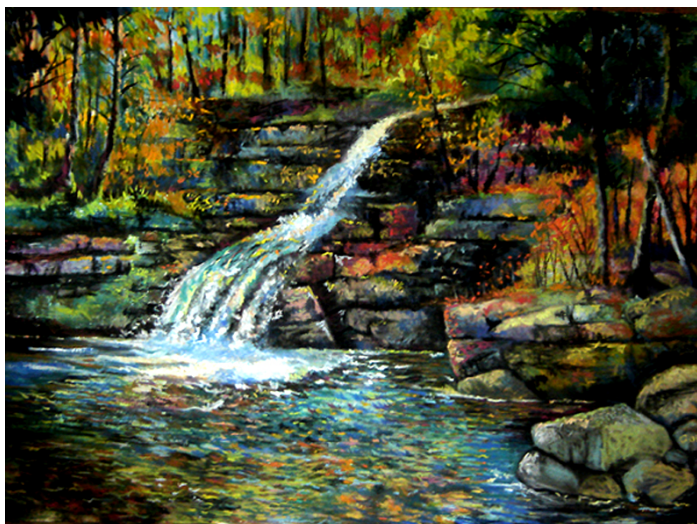

Steve linebaugh

Artist Representation

9222 grant drive

United States

View the full portfolio at <http://www.thecreativefinder.com/steven_linebaugh>

15b Lloyd Road Singapore 239098 (co. reg. 201004398N)
helpdesk 656.227.2902, fax 656.227.0213