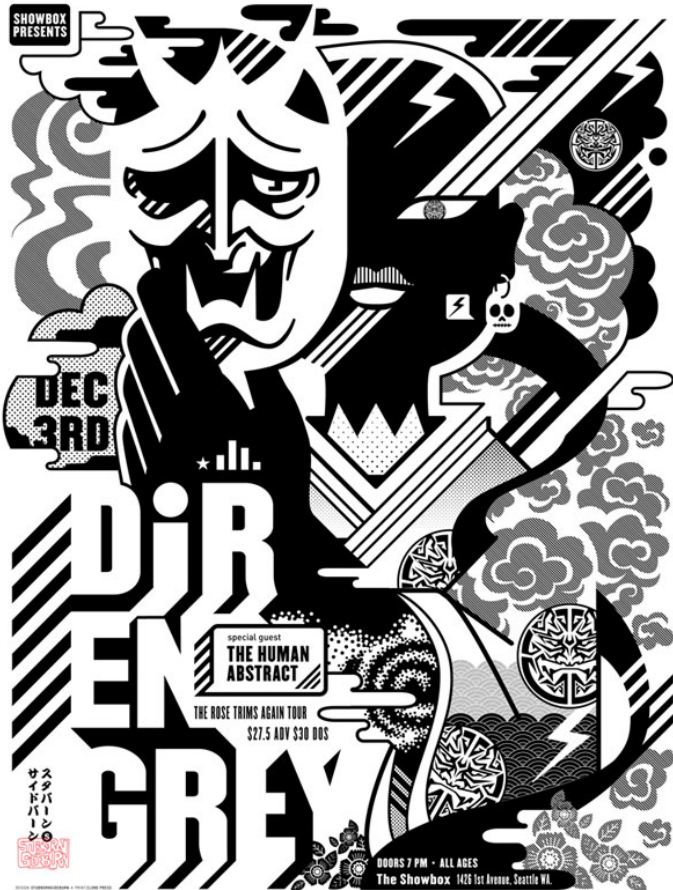

Junichi Tsuneoka

Illustration
United States

View the full portfolio at <http://www.thecreativefinder.com/stbnsdbn>