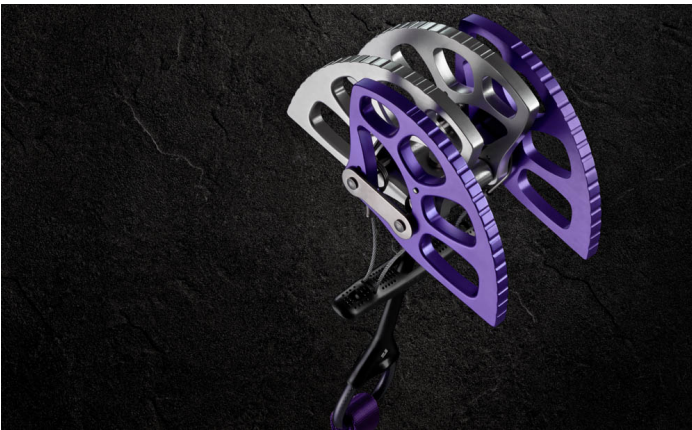

Steve Temple

Photography
412 NW Couch St.
Suite 207
Portland, OR
United States

View the full portfolio at <http://www.thecreativefinder.com/srtemple13>

15b Lloyd Road Singapore 239098 (co. reg. 201004398N)
helpdesk 656.227.2902, fax 656.227.0213