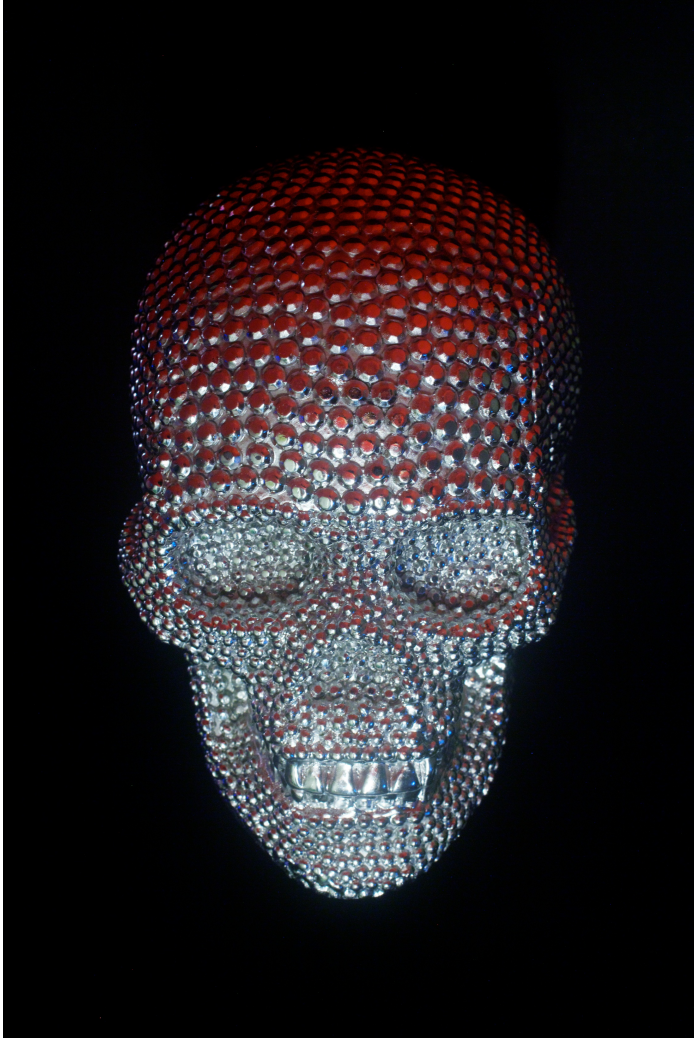

Patrick Rafanan

Photography
United States

View the full portfolio at <http://www.thecreativefinder.com/soybaby>

15b Lloyd Road Singapore 239098 (co. reg. 201004398N)
helpdesk 656.227.2902, fax 656.227.0213