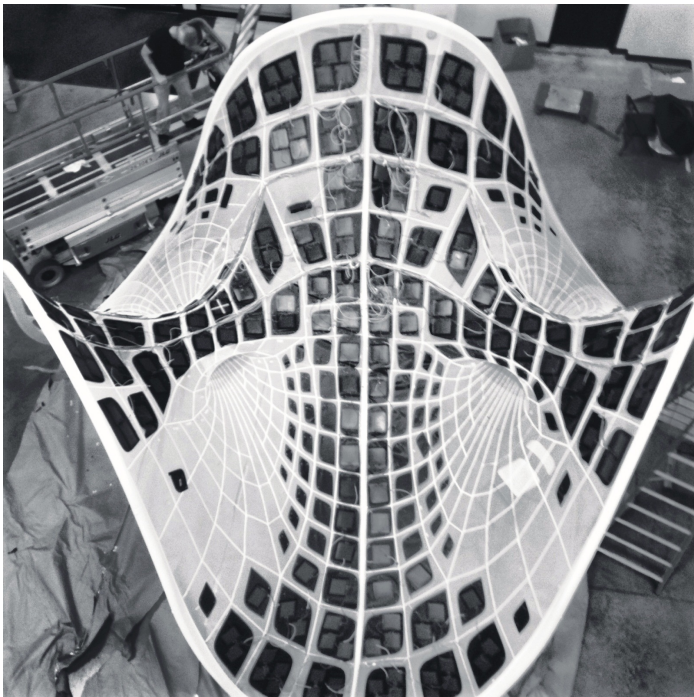

15b Lloyd Road Singapore 239098 (co. reg. 201004398N)
helpdesk 656.227.2902, fax 656.227.0213

Sam Lugiano

Design Agency
United States

View the full portfolio at <http://www.thecreativefinder.com/slugiano>