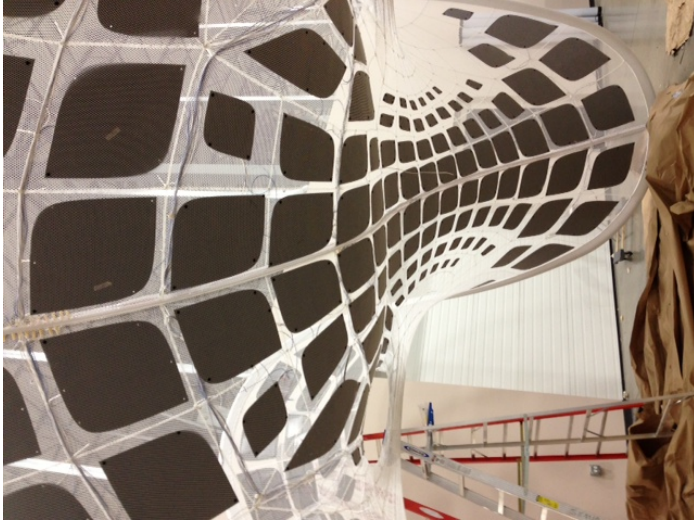

Sam Lugiano

Design Agency
United States

View the full portfolio at <http://www.thecreativefinder.com/slugiano>