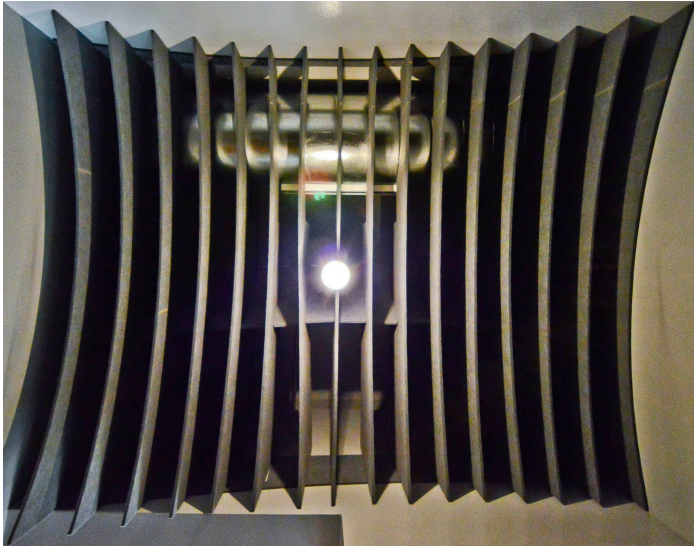

Sam Lugiano

Design Agency
United States

View the full portfolio at <http://www.thecreativefinder.com/slugiano>