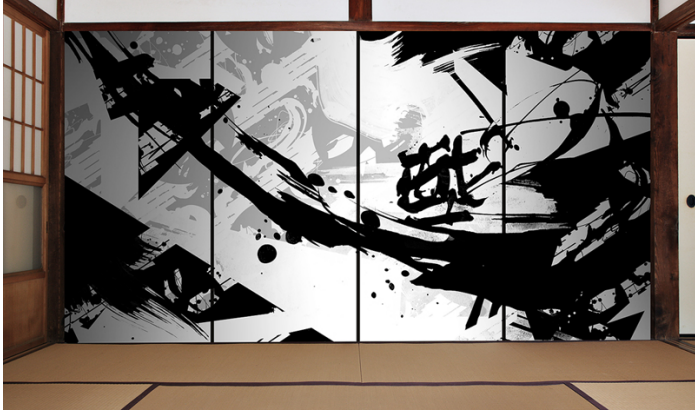

Shinobi .

Fine Arts
Russia

View the full portfolio at <http://www.thecreativefinder.com/shinobi>

15b Lloyd Road Singapore 239098 (co. reg. 201004398N)
helpdesk 656.227.2902, fax 656.227.0213