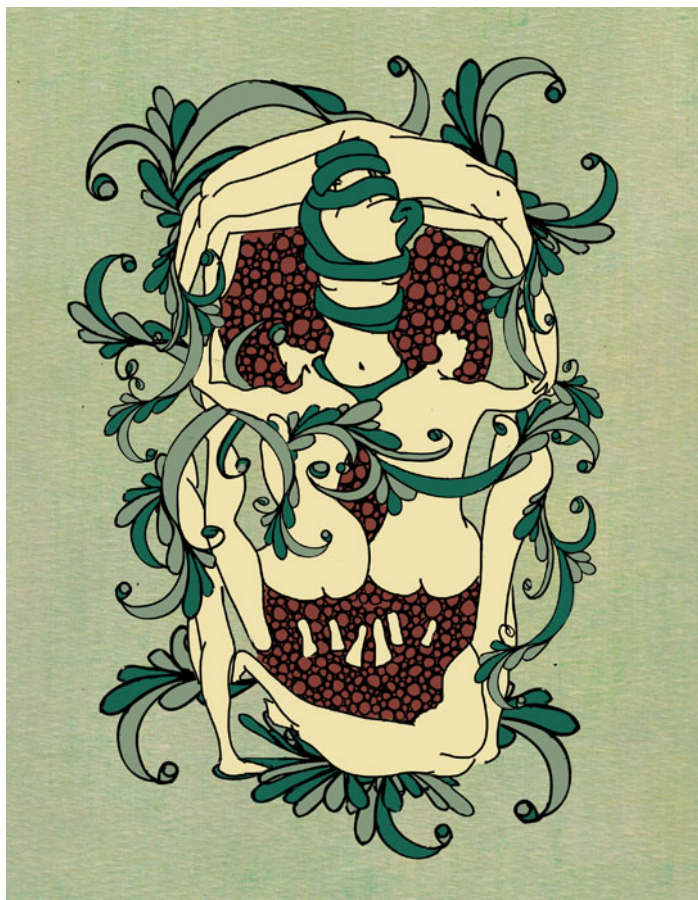

Alicia Haberman

Illustration
United States

View the full portfolio at <http://www.thecreativefinder.com/seductionkills>

15b Lloyd Road Singapore 239098 (co. reg. 201004398N)
helpdesk 656.227.2902, fax 656.227.0213