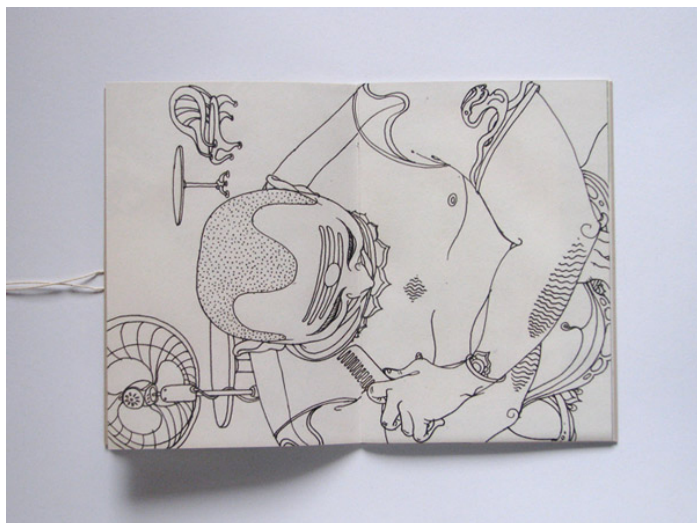

Sameer Kulavoor / BombayDuckDesigns

Art Direction

Mumbai

India

View the full portfolio at <http://www.thecreativefinder.com/samtoon>

15b Lloyd Road Singapore 239098 (co. reg. 201004398N)
helpdesk 656.227.2902, fax 656.227.0213