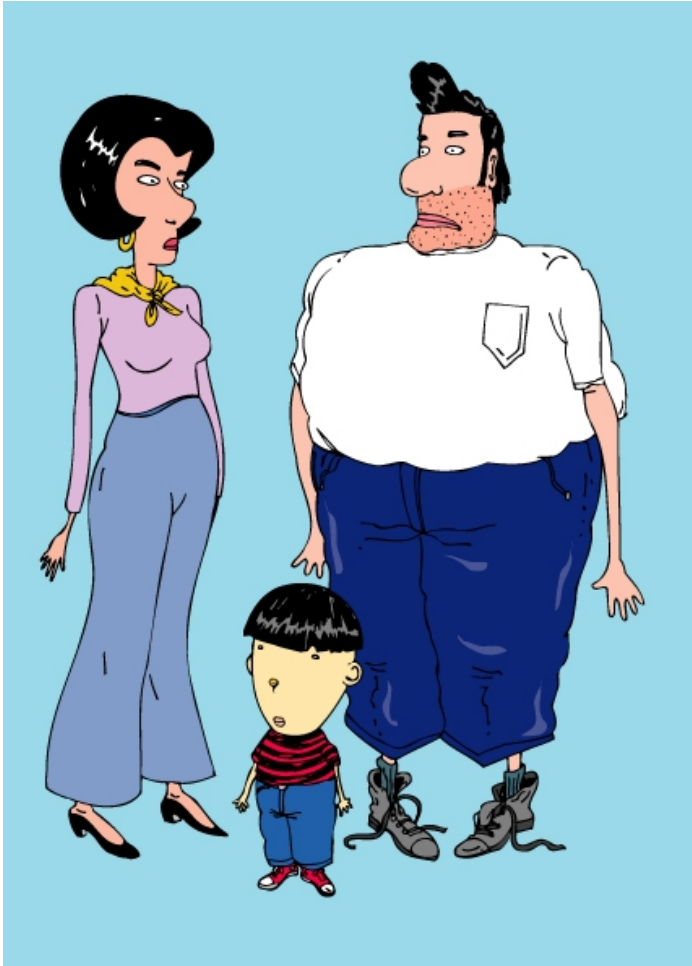

Emily, Todd and Wiley
NBC, Adelaide Productions, Sony
Head Character Designer for David Spade's and NBC's show, *Sammy*.