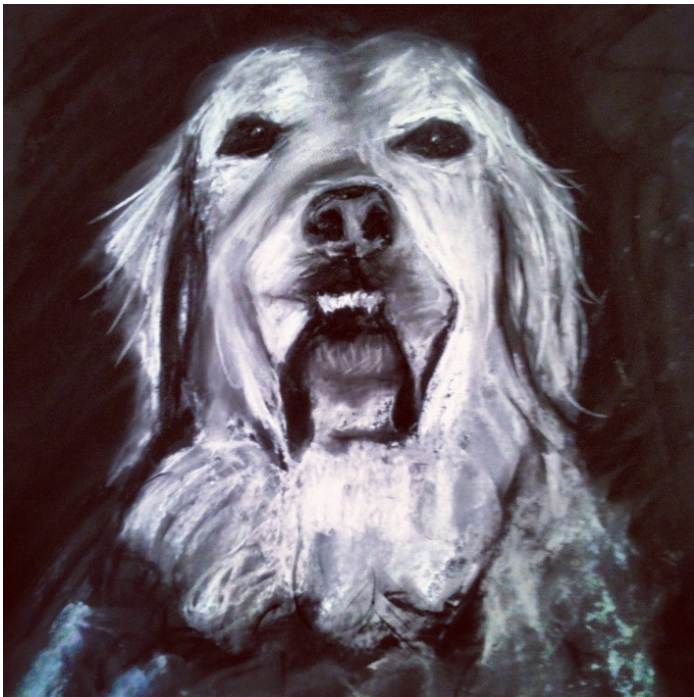

Ross Eyre

Fine Arts

View the full portfolio at <http://www.thecreativefinder.com/rossair>

15b Lloyd Road Singapore 239098 (co. reg. 201004398N)
helpdesk 656.227.2902, fax 656.227.0213