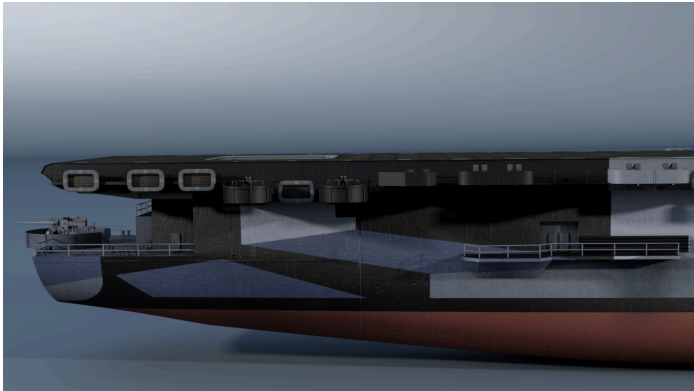

Rick Ellis

Motion Graphics
United States

View the full portfolio at <http://www.thecreativefinder.com/rickls>

15b Lloyd Road Singapore 239098 (co. reg. 201004398N)
helpdesk 656.227.2902, fax 656.227.0213