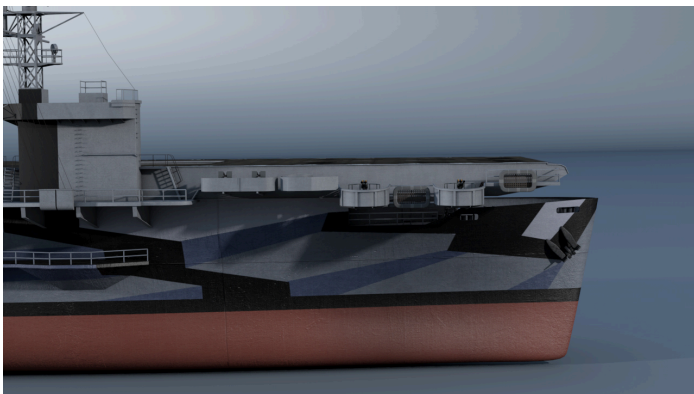

Rick Ellis

Motion Graphics
United States

View the full portfolio at <http://www.thecreativefinder.com/rickls>

Please kindly get in touch for portfolio works.

15b Lloyd Road Singapore 239098 (co. reg. 201004398N)
helpdesk 656.227.2902, fax 656.227.0213