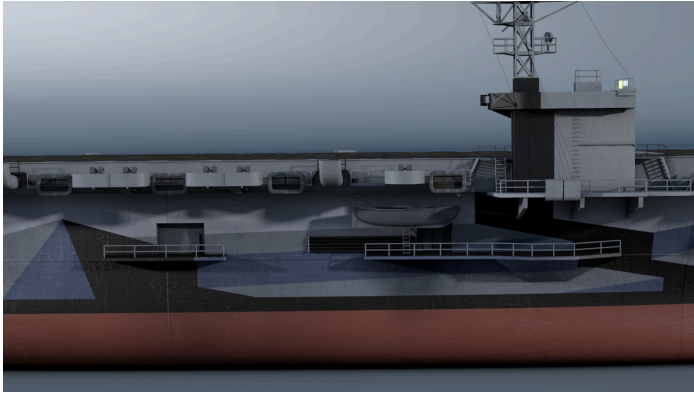

Rick Ellis

Motion Graphics
United States

View the full portfolio at <http://www.thecreativefinder.com/rickls>

15b Lloyd Road Singapore 239098 (co. reg. 201004398N)
helpdesk 656.227.2902, fax 656.227.0213