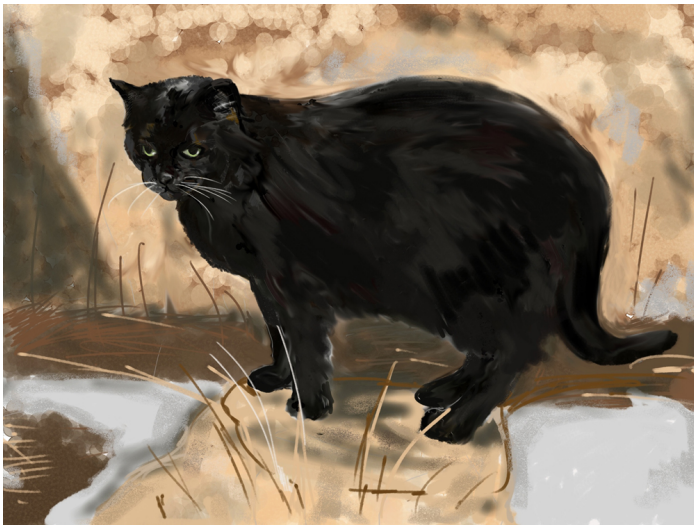

View the full portfolio at <http://www.thecreativefinder.com/richokun>

15b Lloyd Road Singapore 239098 (co. reg. 201004398N)
helpdesk 656.227.2902, fax 656.227.0213

Rich Okun

Illustration

View the full portfolio at <http://www.thecreativefinder.com/richokun>