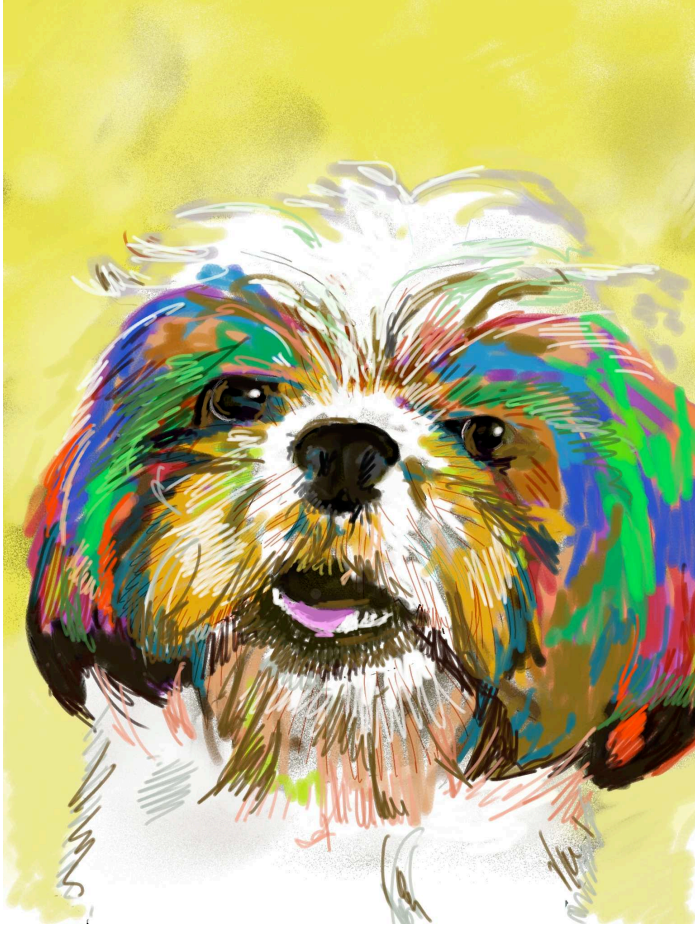

Rich Okun

Illustration

View the full portfolio at <http://www.thecreativefinder.com/richokun>

Rich Okun

Illustration

View the full portfolio at <http://www.thecreativefinder.com/richokun>

15b Lloyd Road Singapore 239098 (co. reg. 201004398N)
helpdesk 656.227.2902, fax 656.227.0213