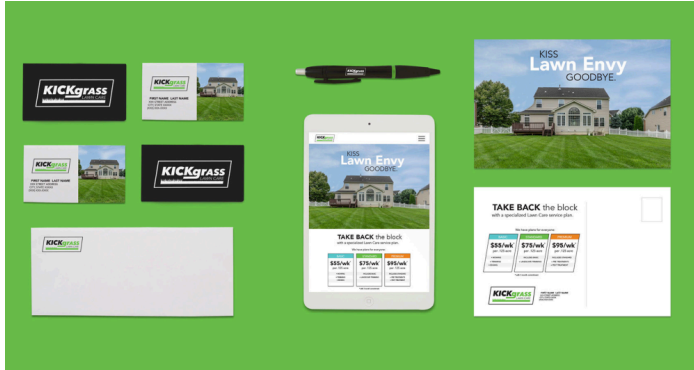

Christian Reinecke

Branding
KRUM
United States

View the full portfolio at <http://www.thecreativefinder.com/reinecke>

15b Lloyd Road Singapore 239098 (co. reg. 201004398N)
helpdesk 656.227.2902, fax 656.227.0213