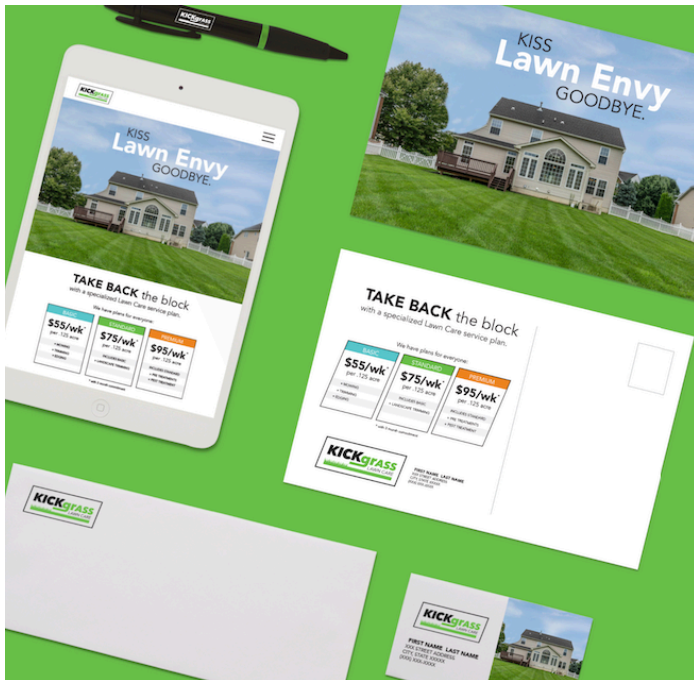

Christian Reinecke

Branding
KRUM
United States

View the full portfolio at <http://www.thecreativefinder.com/reinecke>

15b Lloyd Road Singapore 239098 (co. reg. 201004398N)
helpdesk 656.227.2902, fax 656.227.0213