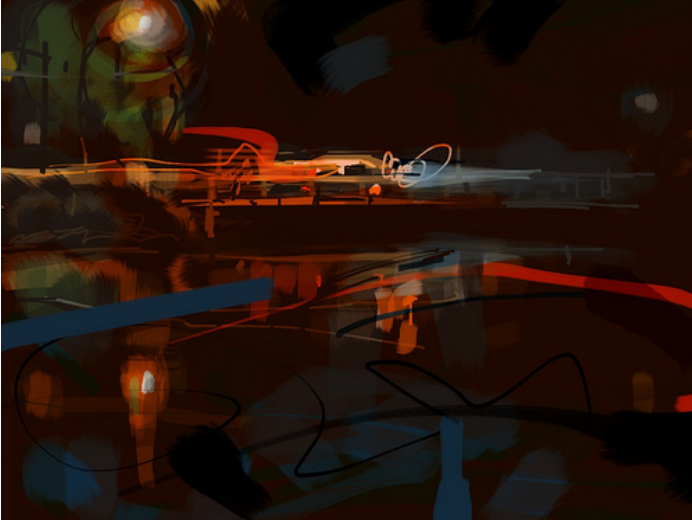

mic rees

Australia

View the full portfolio at <http://www.thecreativefinder.com/>

15b Lloyd Road Singapore 239098 (co. reg. 201004398N)
helpdesk 656.227.2902, fax 656.227.0213