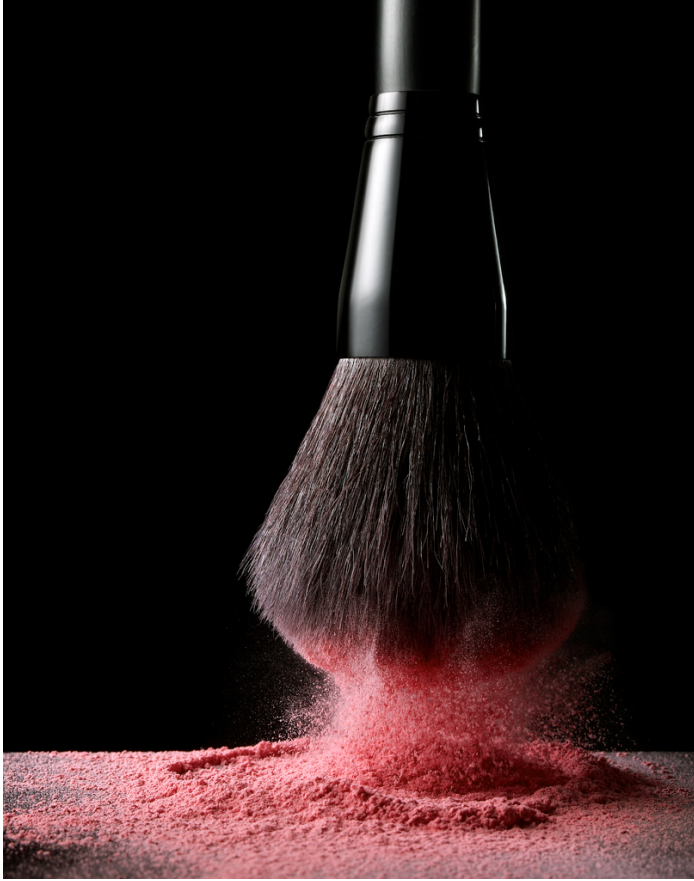

Rich Begany

Photography
United States

View the full portfolio at <http://www.thecreativefinder.com/rbstudio>

15b Lloyd Road Singapore 239098 (co. reg. 201004398N)
helpdesk 656.227.2902, fax 656.227.0213