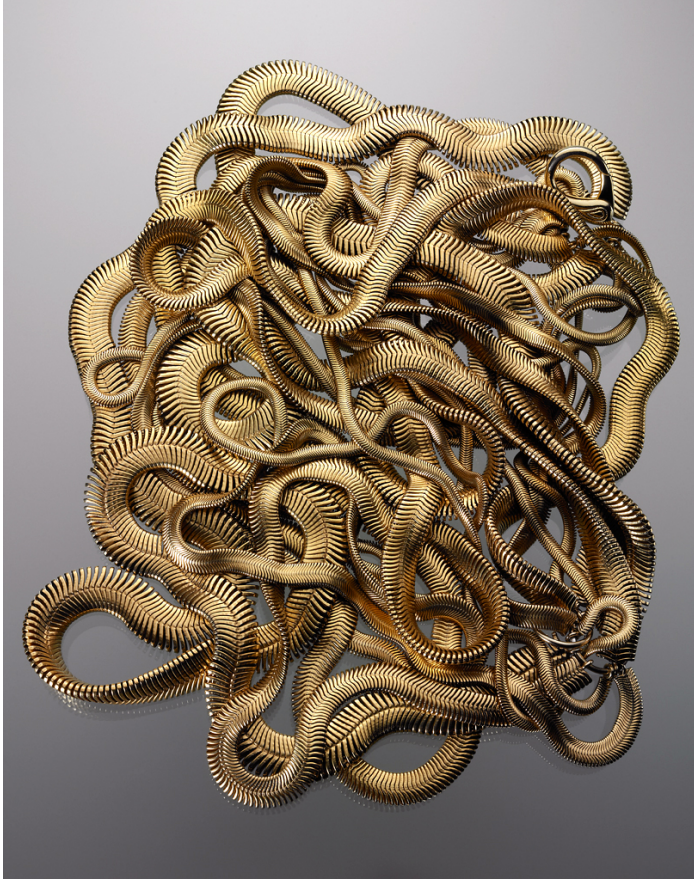

Rich Begany

Photography
United States

View the full portfolio at <http://www.thecreativefinder.com/rbstudio>

15b Lloyd Road Singapore 239098 (co. reg. 201004398N)
helpdesk 656.227.2902, fax 656.227.0213