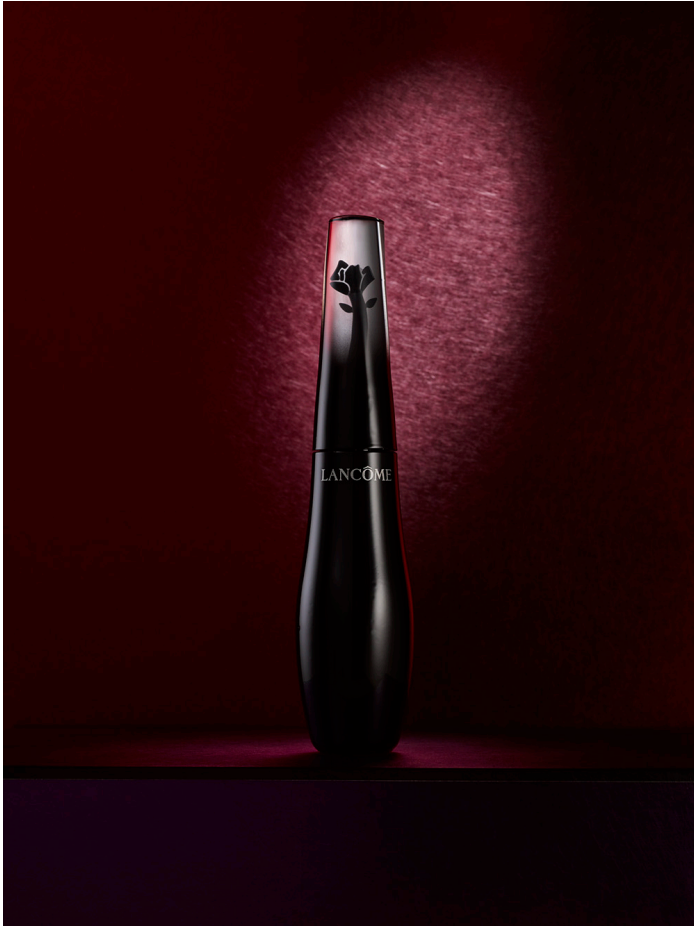

Ray Buonanno

Photography
33 East 17th Street
New York, NY
United States

View the full portfolio at <http://www.thecreativefinder.com/raybuonanno>

15b Lloyd Road Singapore 239098 (co. reg. 201004398N)
helpdesk 656.227.2902, fax 656.227.0213