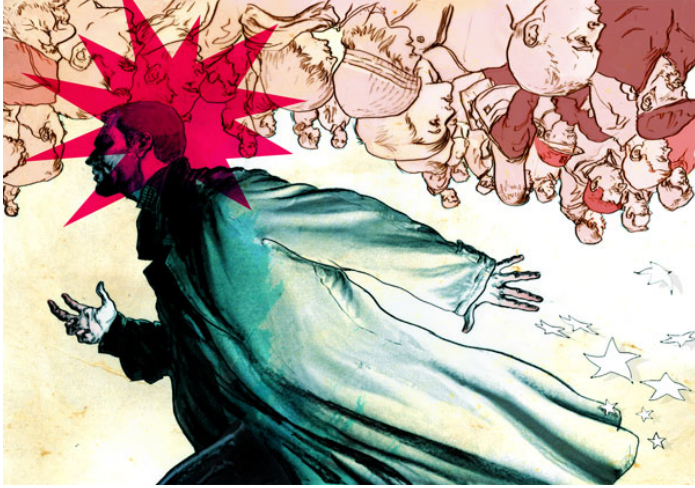

Raul Allen

Illustration
Spain

View the full portfolio at <http://www.thecreativefinder.com/raulallen>