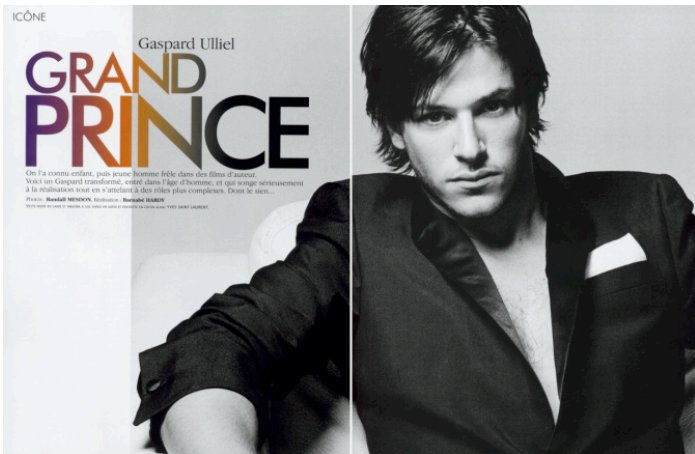

Randall Mesdon

Photography

Creative Exchange Agency / New York

416 West 13th Street, Suite 316

New York, NY 10014

United States

View the full portfolio at <http://www.thecreativefinder.com/randall_mesdon>

15b Lloyd Road Singapore 239098 (co. reg. 201004398N)
helpdesk 656.227.2902, fax 656.227.0213