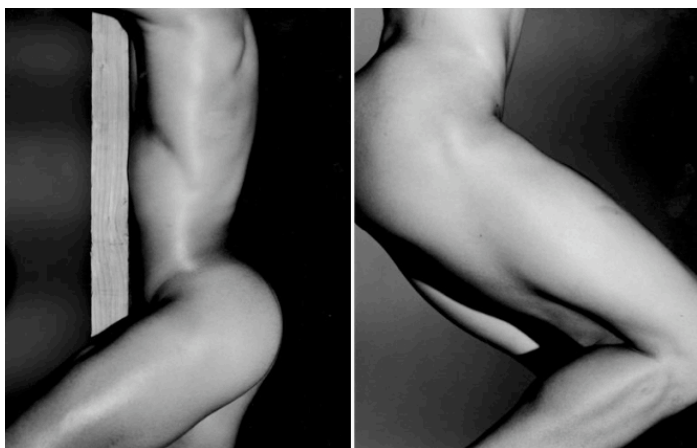

Randall Mesdon

Photography

Creative Exchange Agency / New York

416 West 13th Street, Suite 316

New York, NY 10014

United States

View the full portfolio at <http://www.thecreativefinder.com/brand/214130600/randall_mesdon>

Please kindly get in touch for portfolio works.

Please kindly get in touch for portfolio works.