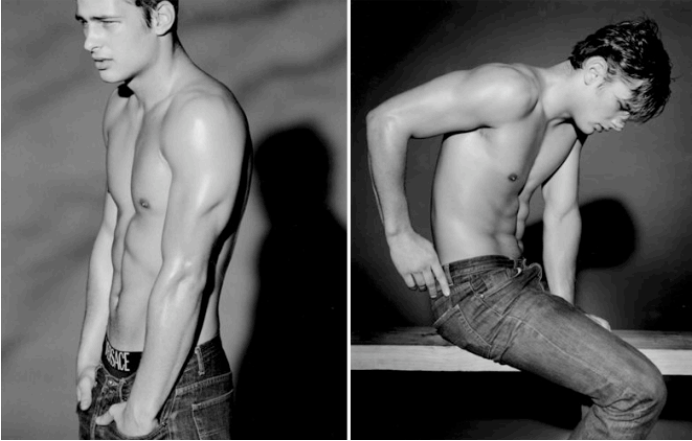

Randall Mesdon

Photography

Creative Exchange Agency / New York

416 West 13th Street, Suite 316

New York, NY 10014

United States

View the full portfolio at <http://www.thecreativefinder.com/creativefinder.com/creativefinder.com/randall_mesdon>