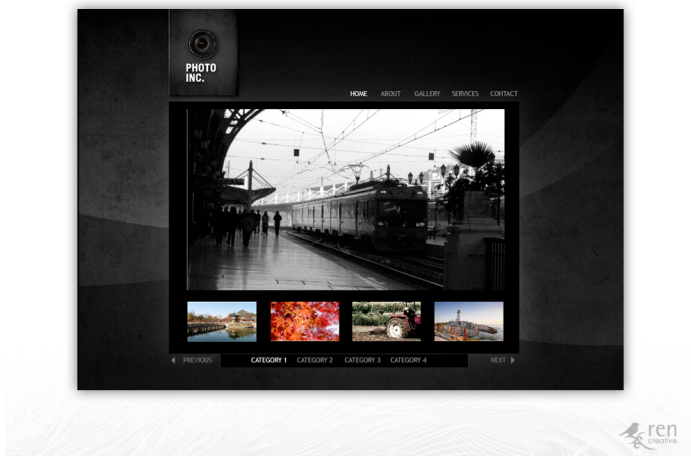

Rebecca Noone

Branding
Australia

View the full portfolio at <http://www.thecreativefinder.com/r_noone>

15b Lloyd Road Singapore 239098 (co. reg. 201004398N)
helpdesk 656.227.2902, fax 656.227.0213