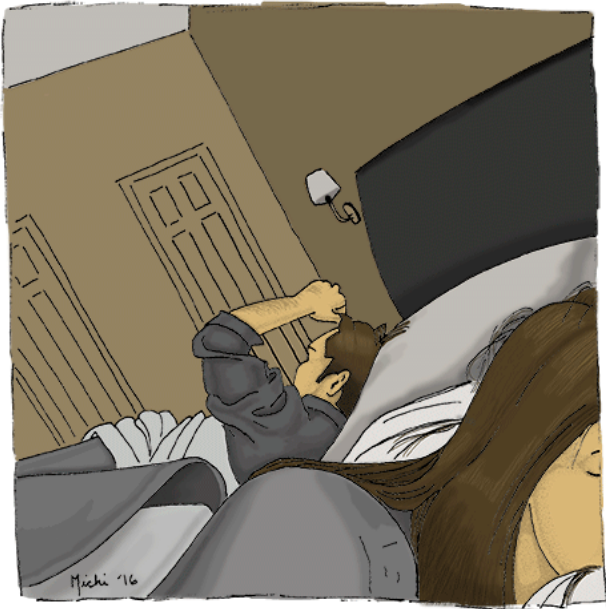

Michelle Bocklage

Digital Art
United States

View the full portfolio at <http://www.thecreativefinder.com/purpleandgreenproductions>

15b Lloyd Road Singapore 239098 (co. reg. 201004398N)
helpdesk 656.227.2902, fax 656.227.0213