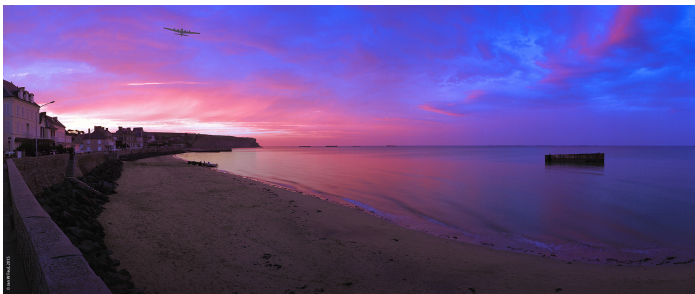

Moreton Marsh

Photography
30 North Place 308B
Frederick, MD 21701
United States

View the full portfolio at <http://www.thecreativefinder.com/photobandito>

Moreton Marsh

Photography
30 North Place 308B
Frederick, MD 21701
United States