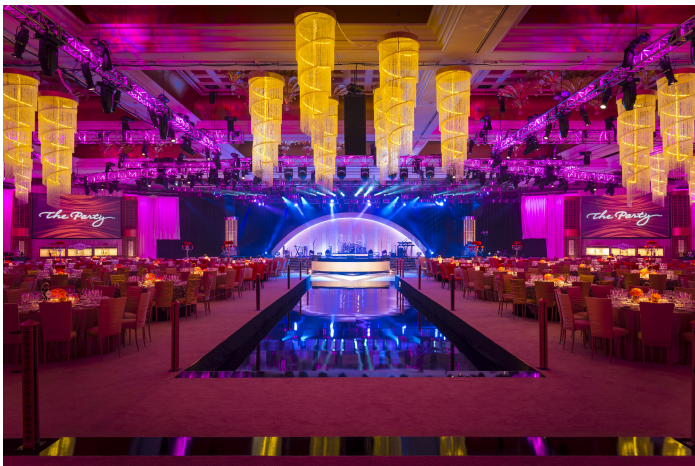

Jeff Green

Photography
United States

View the full portfolio at <http://www.thecreativefinder.com/phocusd>

15b Lloyd Road Singapore 239098 (co. reg. 201004398N)
helpdesk 656.227.2902, fax 656.227.0213