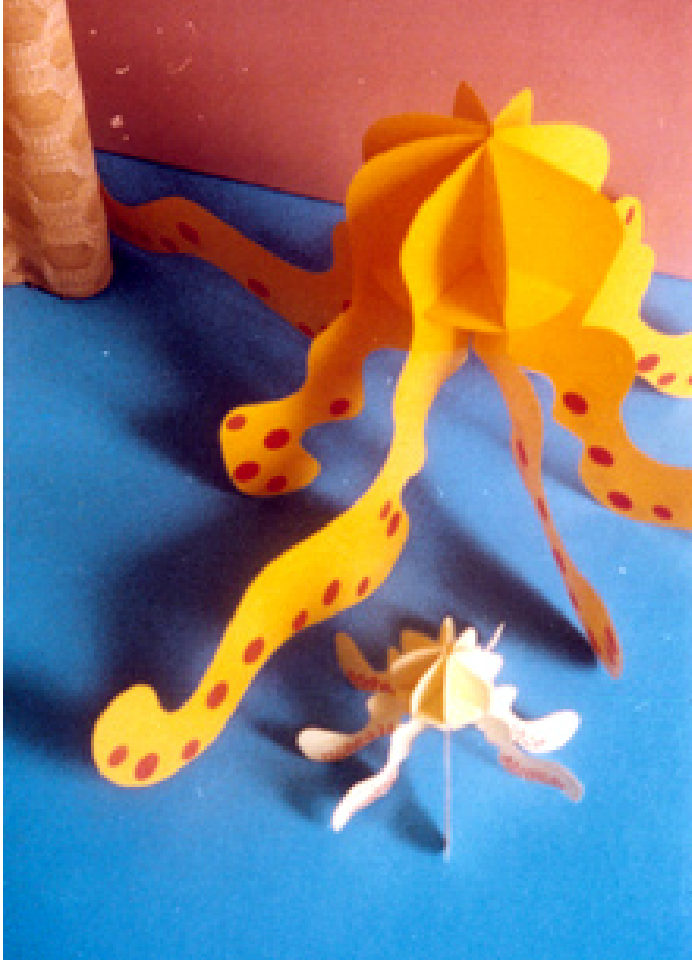

Gabriel Kreda

Product Design
Itzjak Sade 20
Petah Tiqwa
Israel

View the full portfolio at <http://www.thecreativefinder.com/peralgo>

15b Lloyd Road Singapore 239098 (co. reg. 201004398N)
helpdesk 656.227.2902, fax 656.227.0213