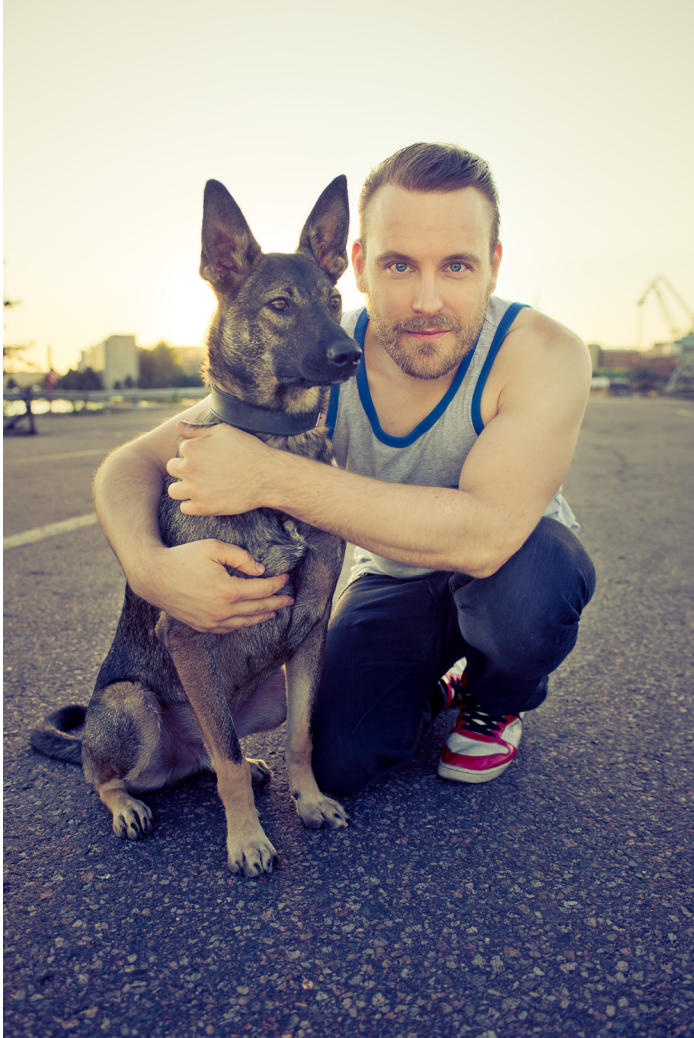

Karri Harju

Photography
Finland

View the full portfolio at <http://www.thecreativefinder.com/pazzive>

15b Lloyd Road Singapore 239098 (co. reg. 201004398N)
helpdesk 656.227.2902, fax 656.227.0213