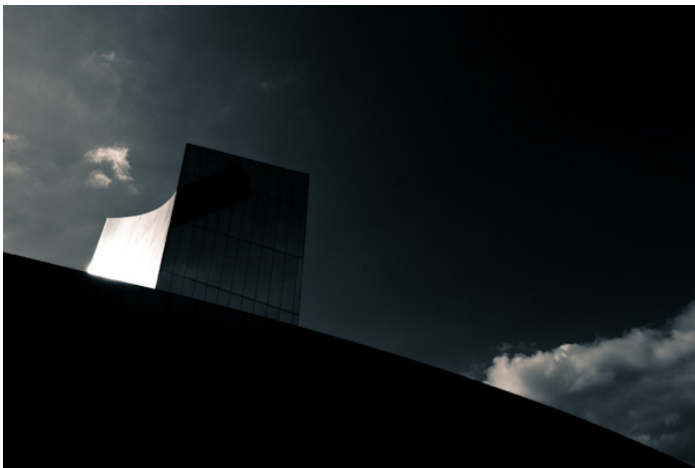

Paul Adams

Photography
60 Parsonage Road
Blackburn
Lancs
United Kingdom

View the full portfolio at <http://www.thecreativefinder.com/pauladams>

Please kindly get in touch for portfolio works.