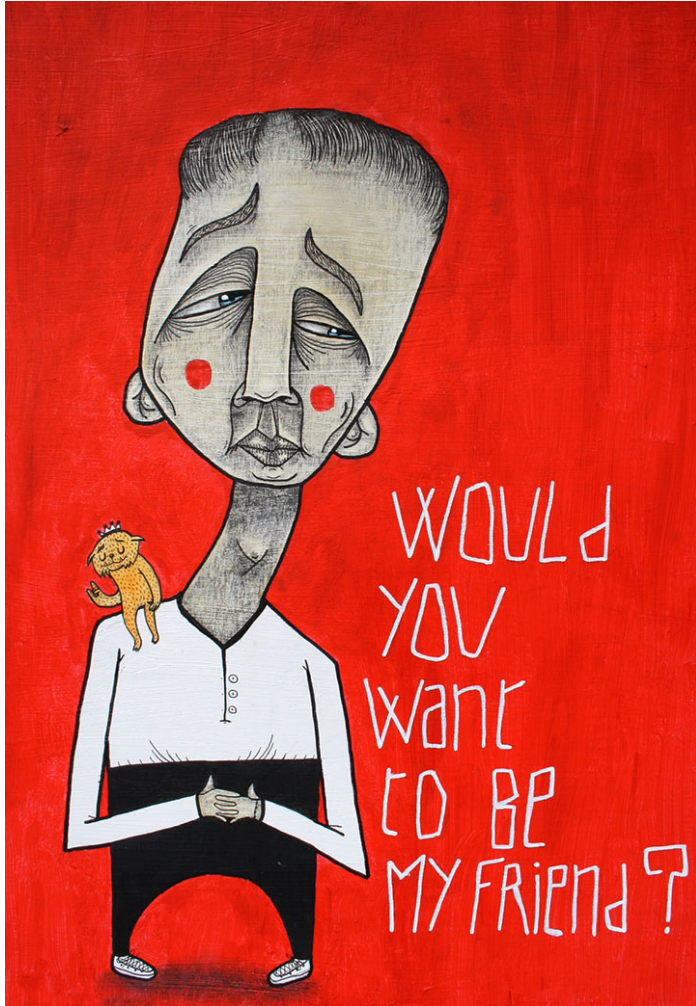

Mickael Brana

Illustration

View the full portfolio at <http://www.thecreativefinder.com/patino>

15b Lloyd Road Singapore 239098 (co. reg. 201004398N)
helpdesk 656.227.2902, fax 656.227.0213