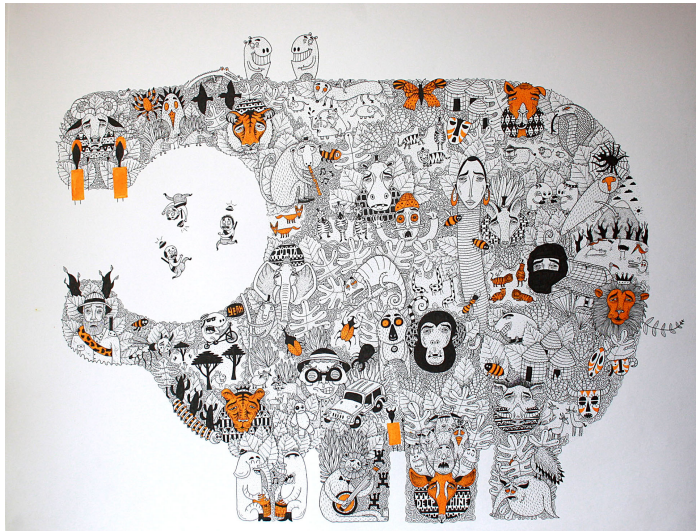

Mickael Brana

Illustration

View the full portfolio at <http://www.thecreativefinder.com/patino>

15b Lloyd Road Singapore 239098 (co. reg. 201004398N)
helpdesk 656.227.2902, fax 656.227.0213