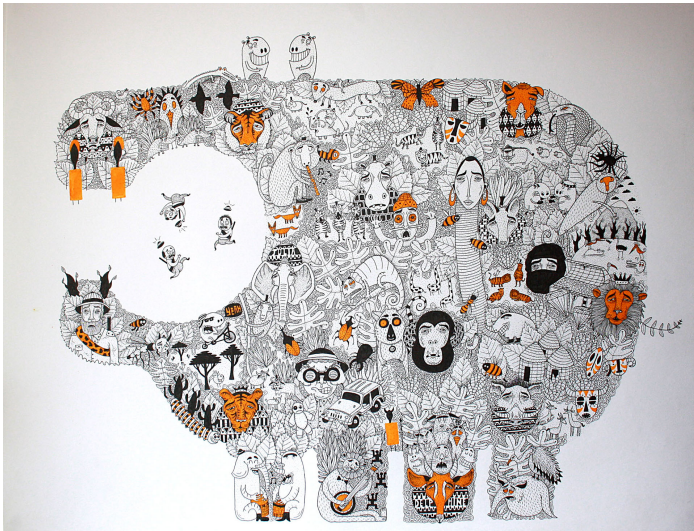

Mickael Brana

Illustration

View the full portfolio at <http://www.thecreativefinder.com/patino>

15b Lloyd Road Singapore 239098 (co. reg. 201004398N)
helpdesk 656.227.2902, fax 656.227.0213