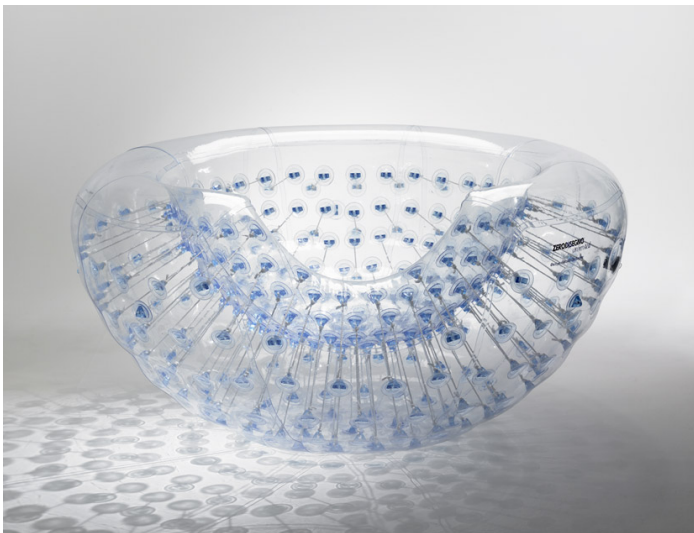

Pascale De Backer

Furniture Design
Belgium

View the full portfolio at <http://www.thecreativefinder.com/pascalina>

15b Lloyd Road Singapore 239098 (co. reg. 201004398N)
helpdesk 656.227.2902, fax 656.227.0213