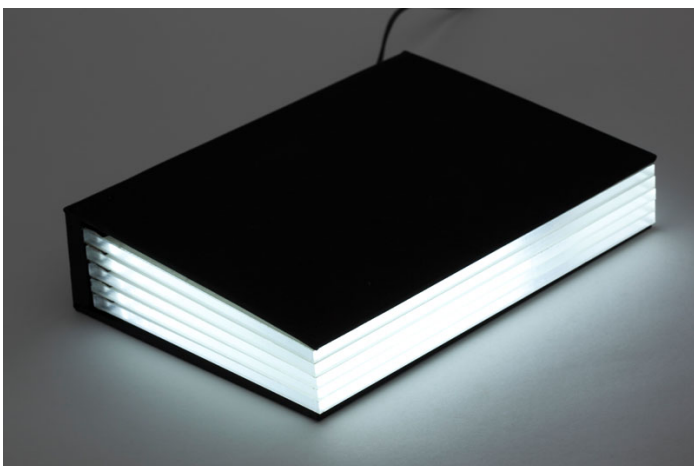

Pascale De Backer

Furniture Design
Belgium

View the full portfolio at <http://www.thecreativefinder.com/pascalina>

15b Lloyd Road Singapore 239098 (co. reg. 201004398N)
helpdesk 656.227.2902, fax 656.227.0213