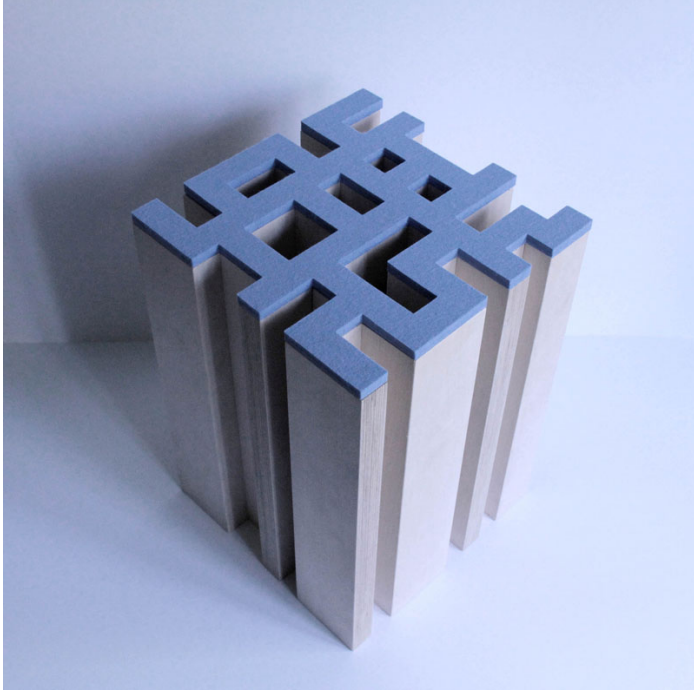

Pascale De Backer

Furniture Design
Belgium

View the full portfolio at <http://www.thecreativefinder.com/pascalina>

15b Lloyd Road Singapore 239098 (co. reg. 201004398N)
helpdesk 656.227.2902, fax 656.227.0213