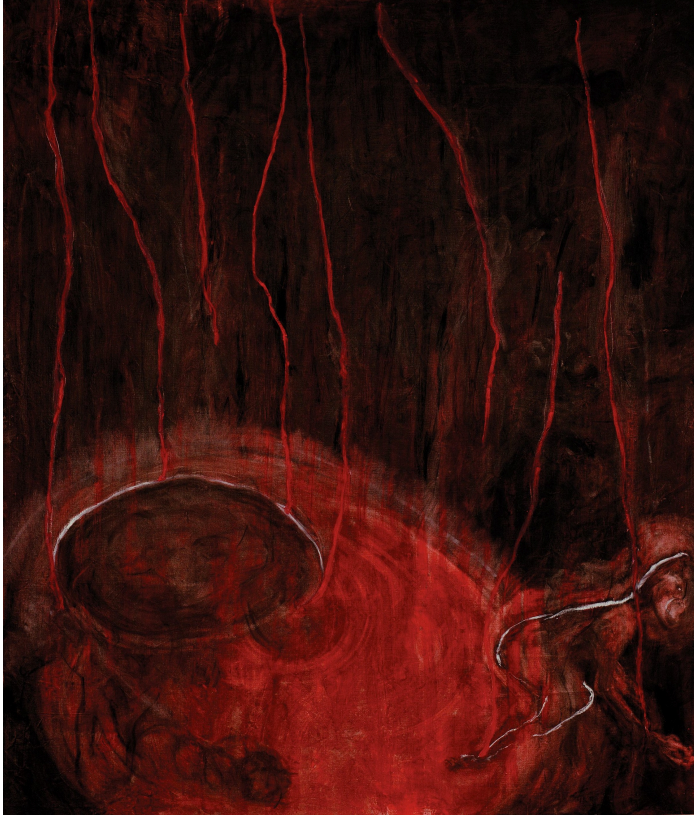

Pandora Castelli

Fine Arts
United States

View the full portfolio at <http://www.thecreativefinder.com/pandoracastelli>

15b Lloyd Road Singapore 239098 (co. reg. 201004398N)
helpdesk 656.227.2902, fax 656.227.0213