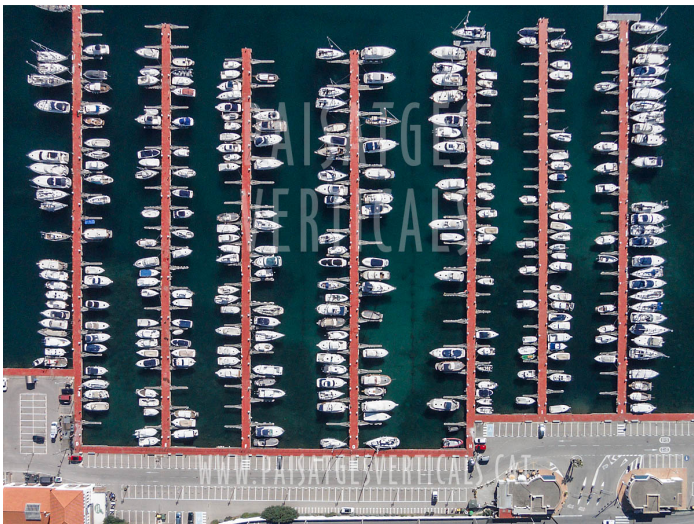

## **Professional Experience and Curriculum Vitae**

Vertical Landscapes (Paisajes Verticales) is located in Girona (Barcelona area, Spain) and provides professional services of aerial photo and aerial video with drones for tourism, real estate, construction, industry, historical heritage, etc.

# Paisajes Verticales, fotografía aérea

Photography

Avda. Ramon Folch, 2 - Apdo. 863

17001 Girona

Spain

View the full portfolio at <http://www.thecreativefinder.com/paisajesverticales>