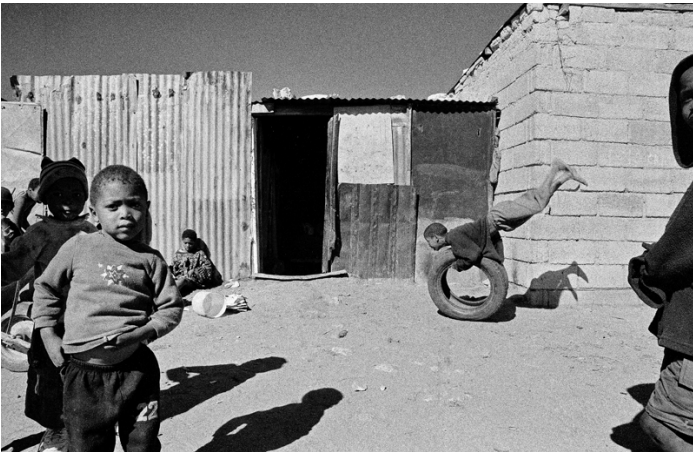

Otto Schulze

Art Direction
250 park avenue
NYC, new york
10177
United States

View the full portfolio at <http://www.thecreativefinder.com/ottoschulze>