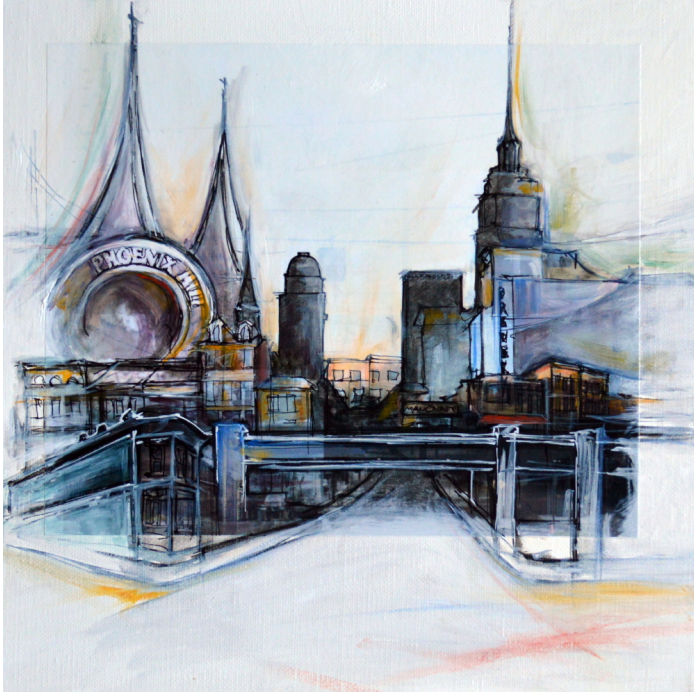

Ashley Brossart

Illustration
United States

View the full portfolio at <http://www.thecreativefinder.com/orange_peeled>

15b Lloyd Road Singapore 239098 (co. reg. 201004398N)
helpdesk 656.227.2902, fax 656.227.0213