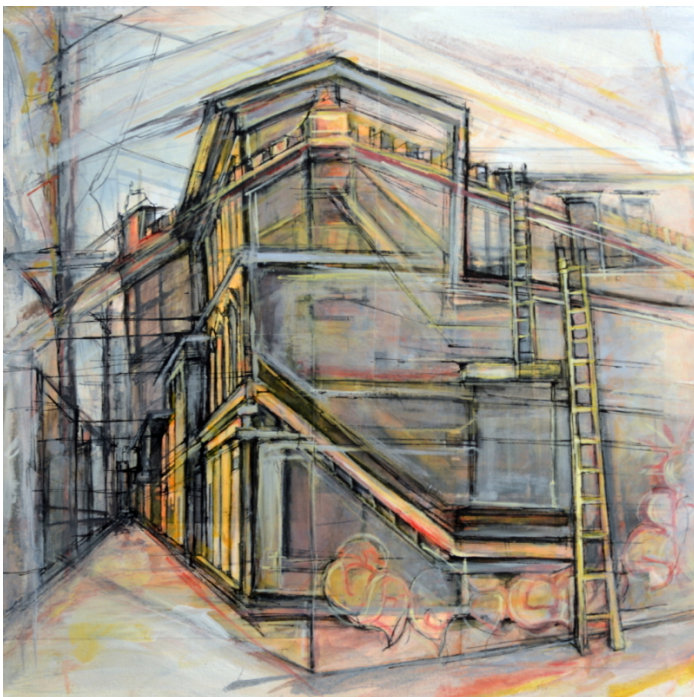

Ashley Brossart

Illustration
United States

View the full portfolio at <http://www.thecreativefinder.com/orange_peeled>

15b Lloyd Road Singapore 239098 (co. reg. 201004398N)
helpdesk 656.227.2902, fax 656.227.0213